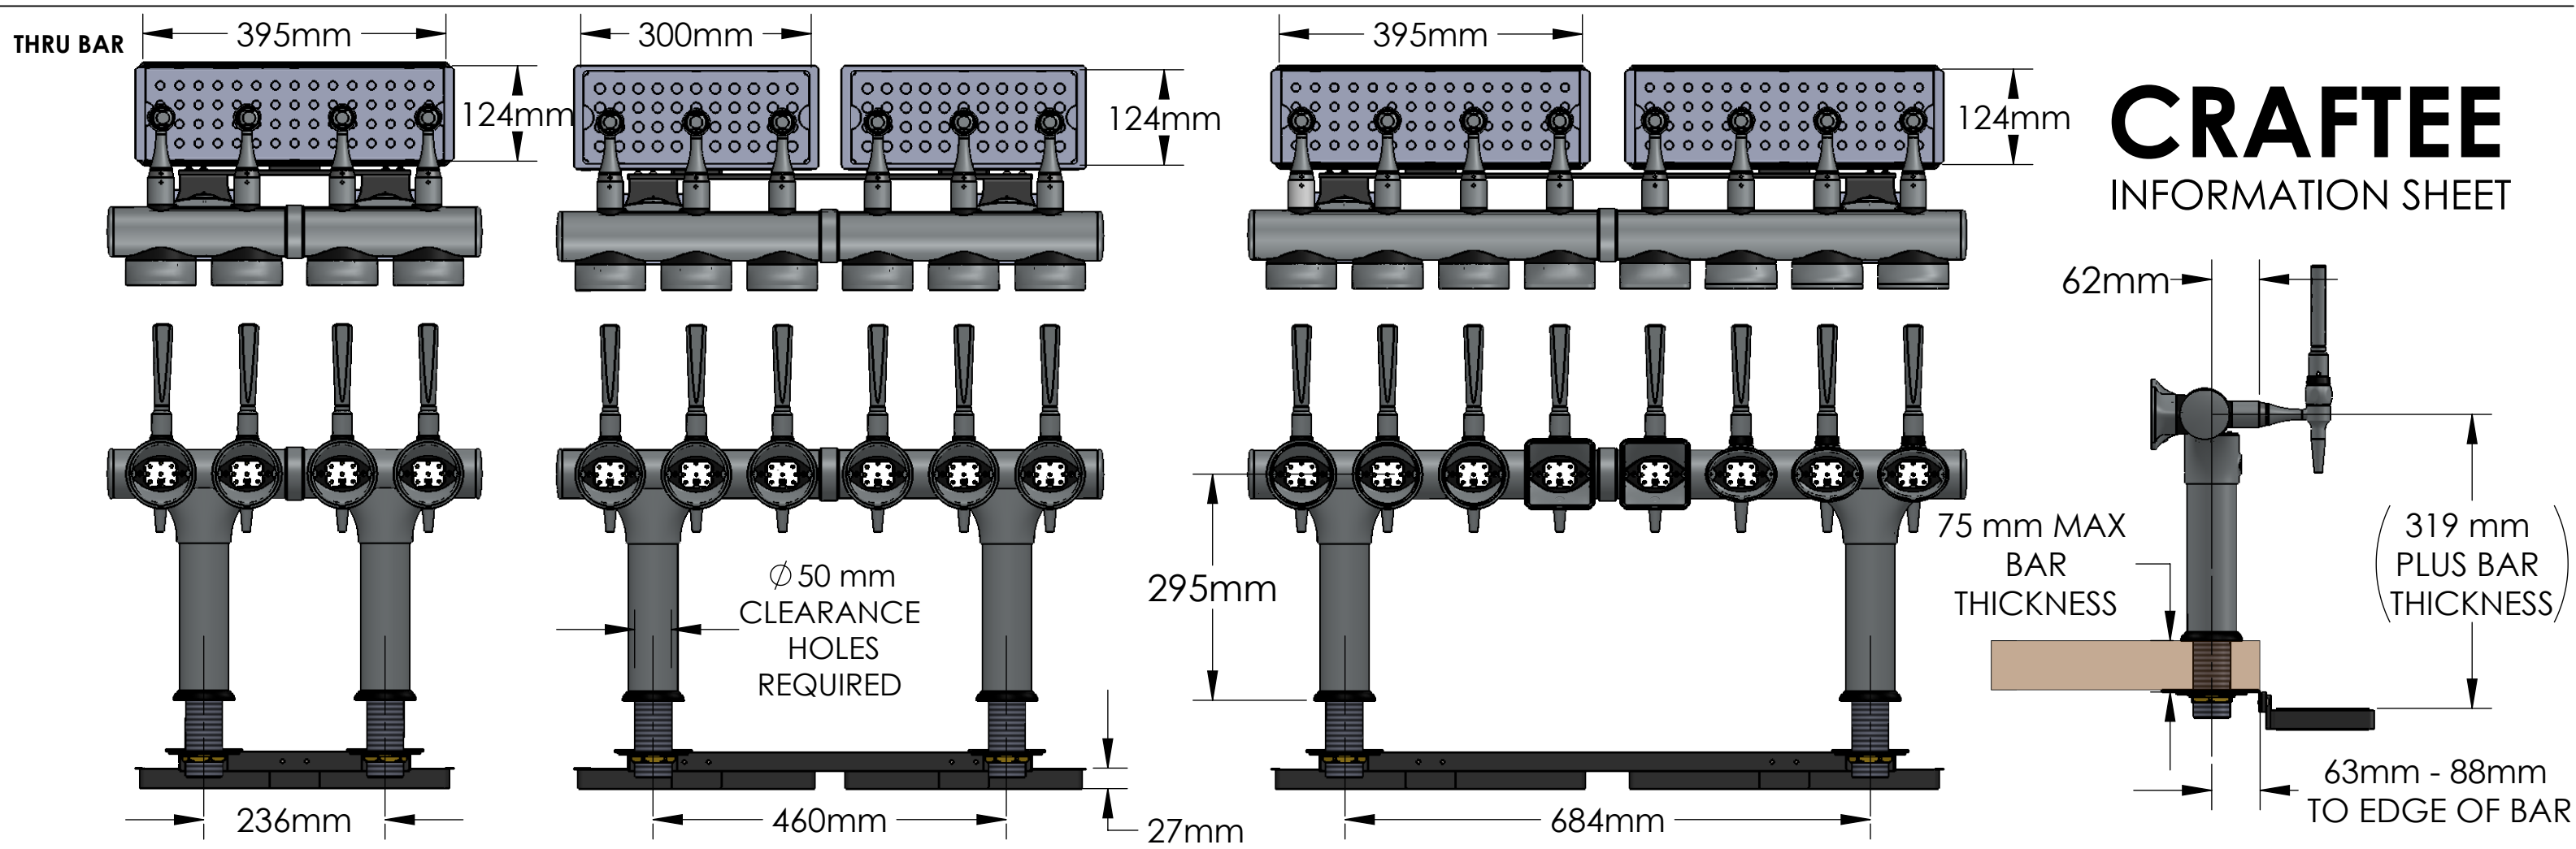

CLAMP ON

THRU BAR

# CRAFTEE

INFORMATION SHEET