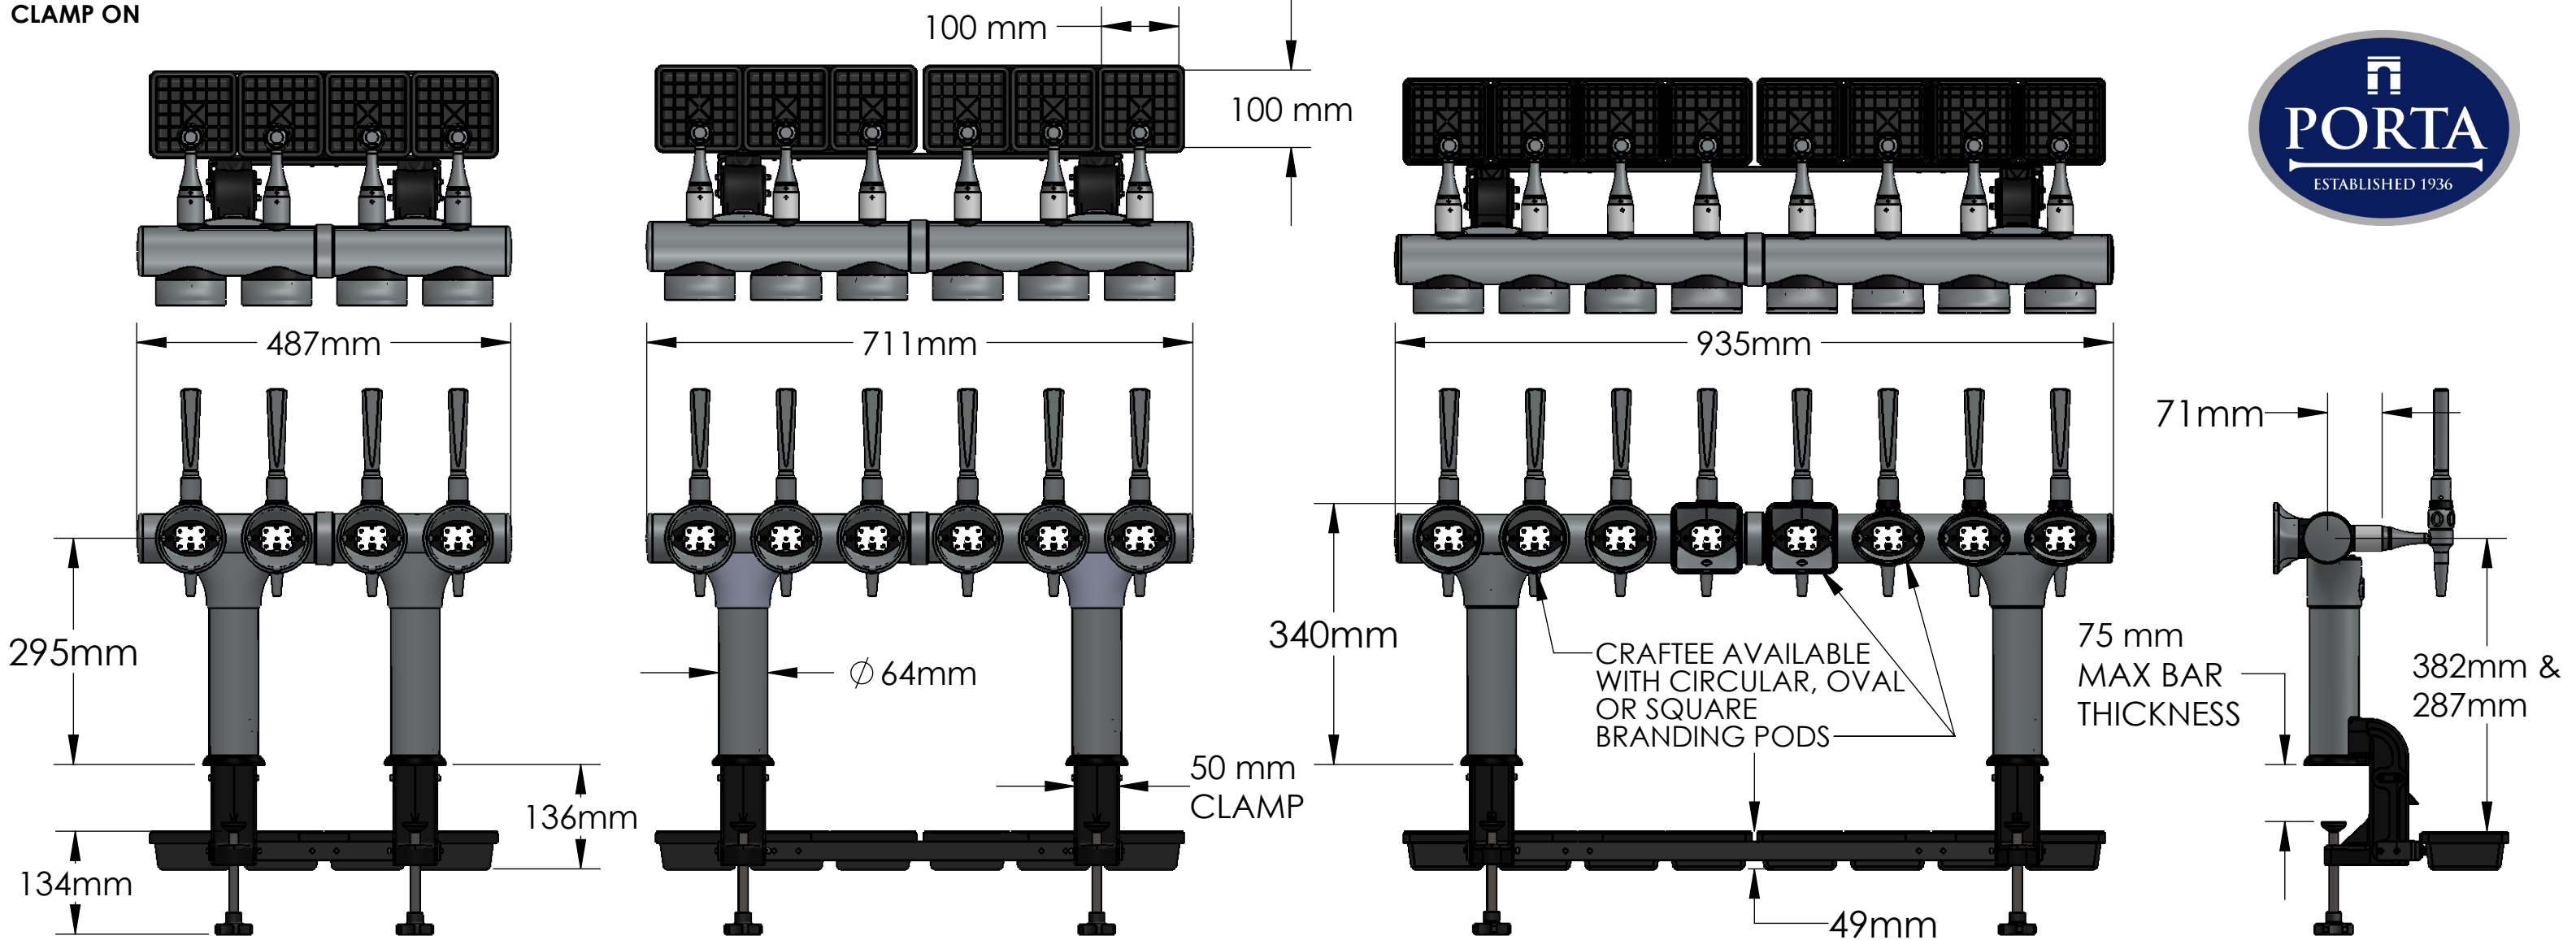

CLAMP ON

THRU BAR

# CRAFTEE

INFORMATION SHEET