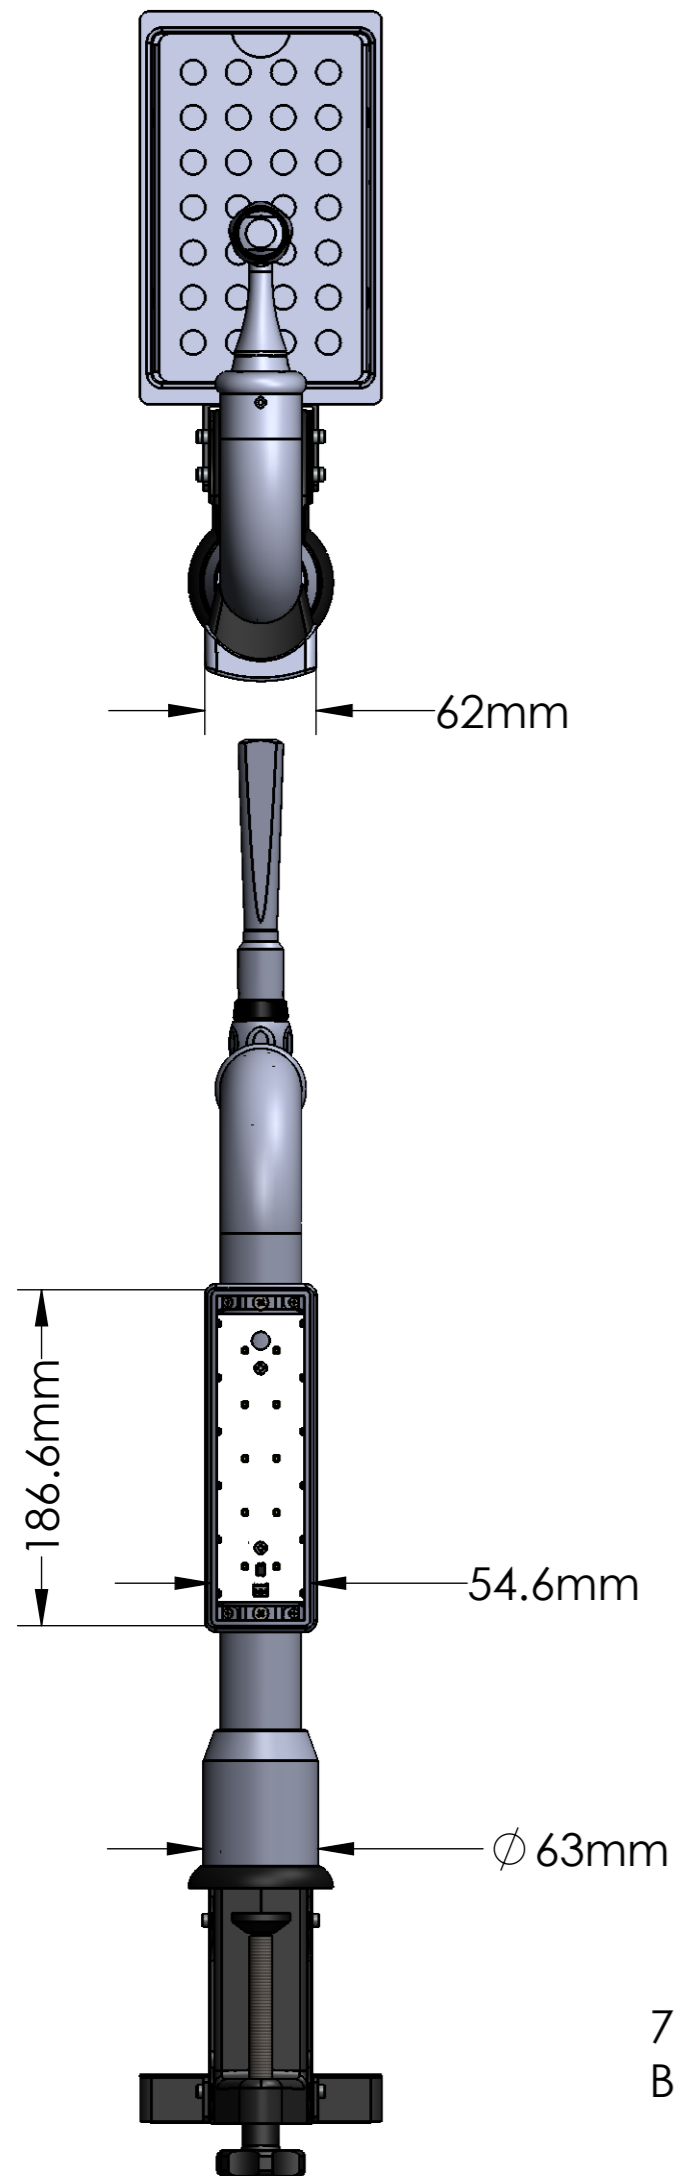

CHAPLIN RECTANGULAR POD INFORMATION SHEET

75mm MAXIMUM
BAR THICKNESS

- Please refer to Chaplin Information Sheet
for all other dimensions

- Other variants available as per standard Chaplin
e.g. LowChap & through-the-bar.