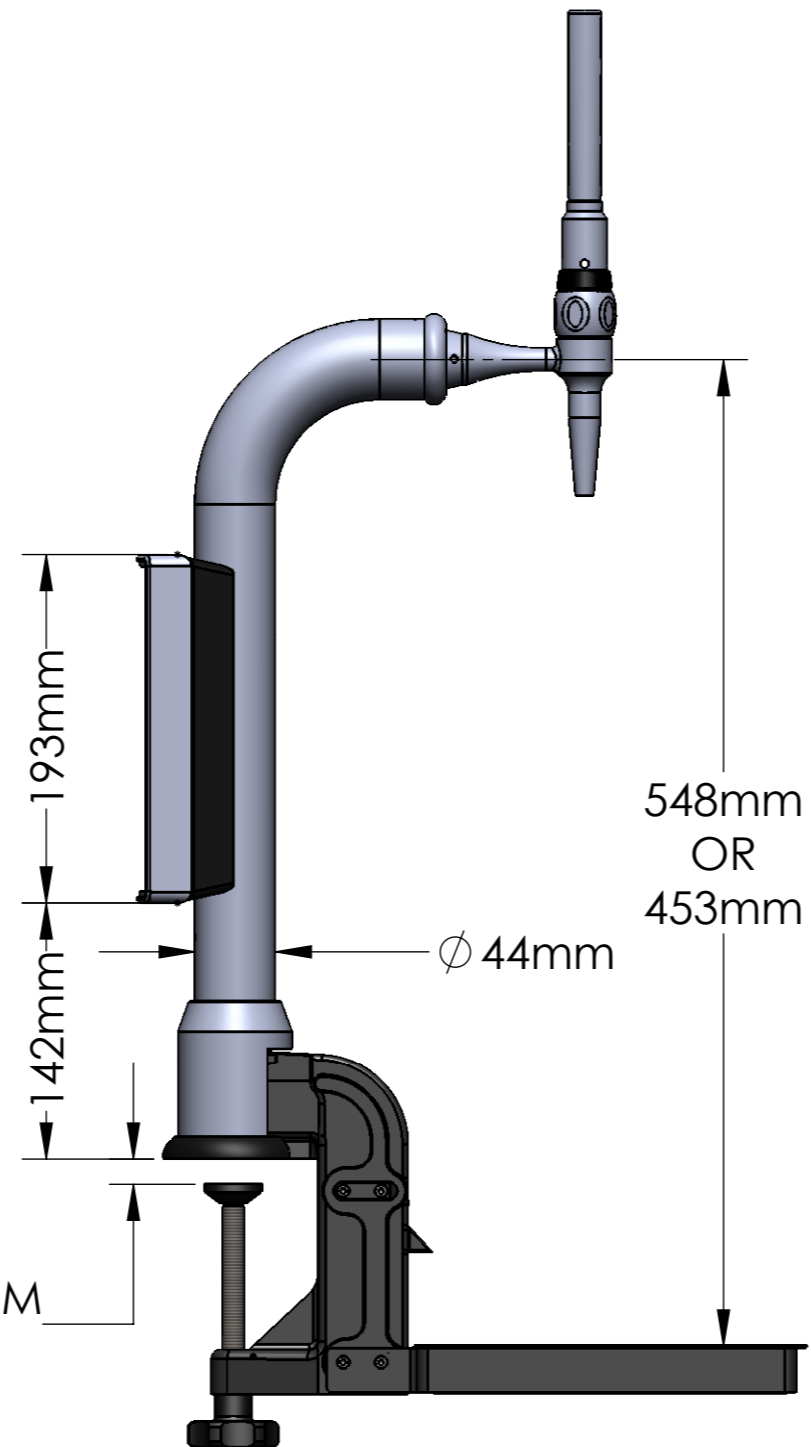

CHAPLIN RECTANGULAR POD INFORMATION SHEET

75mm MAXIMUM
BAR THICKNESS

- Please refer to Chaplin Information Sheet
for all other dimensions

- Other variants available as per standard Chaplin
e.g. LowChap & through-the-bar.