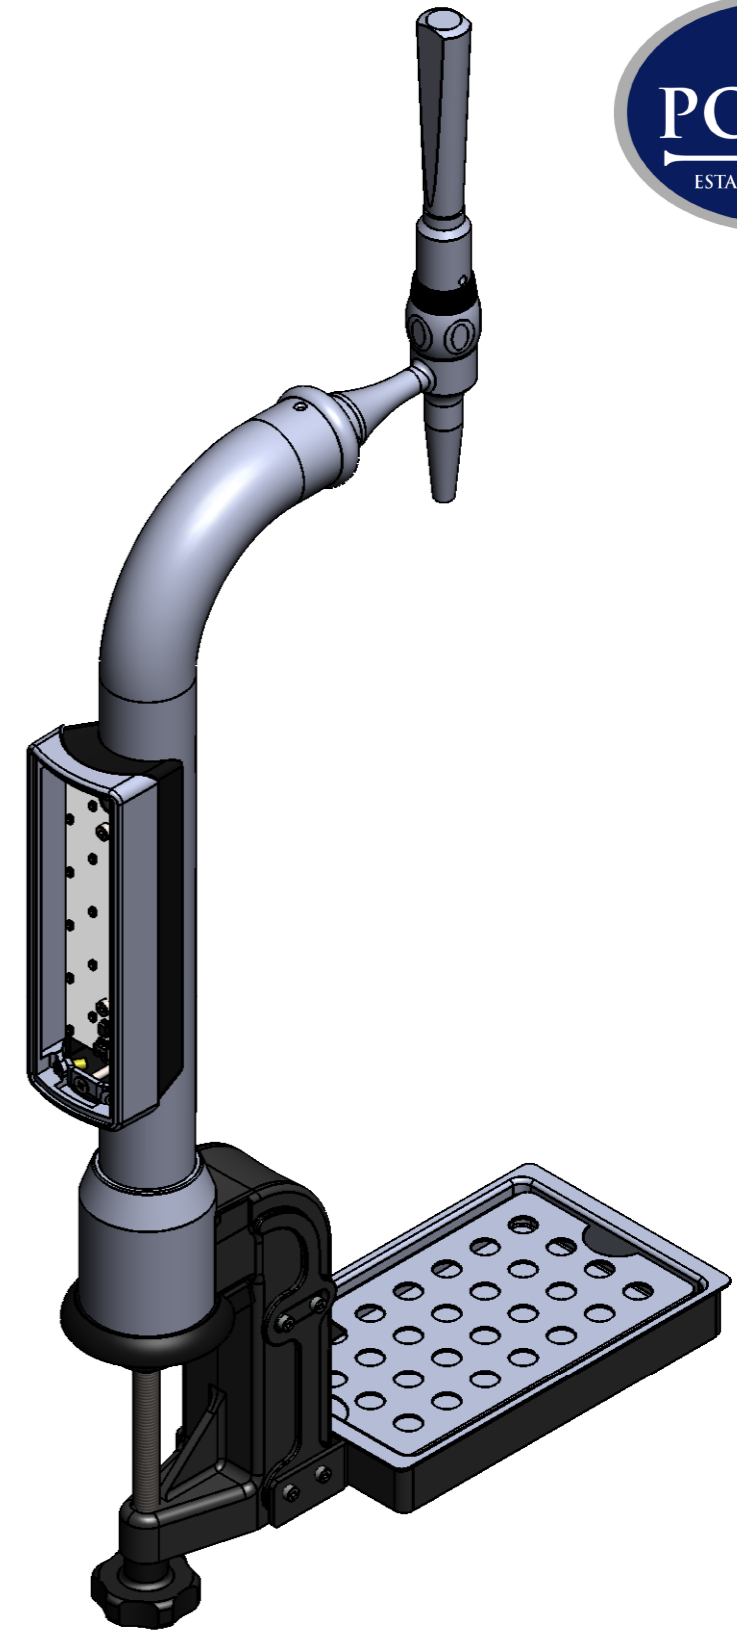

CHAPLIN RECTANGULAR POD INFORMATION SHEET

75mm MAXIMUM
BAR THICKNESS

- Please refer to Chaplin Information Sheet
for all other dimensions

- Other variants available as per standard Chaplin
e.g. LowChap & through-the-bar.