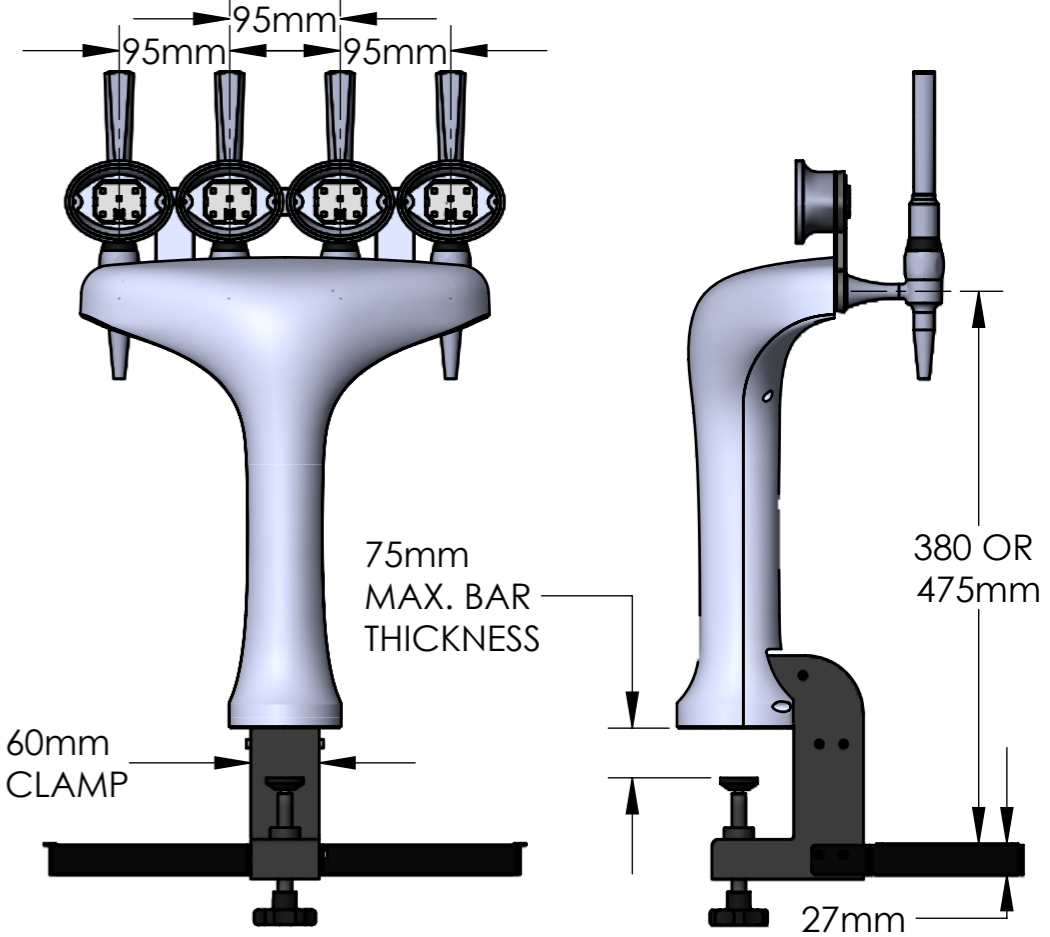

1-3 OUT CLAMP ON

CHAMELEON INFORMATION SHEET

4 OUT CLAMP ON

1-3 OUT THROUGH BAR

4 OUT THROUGH BAR