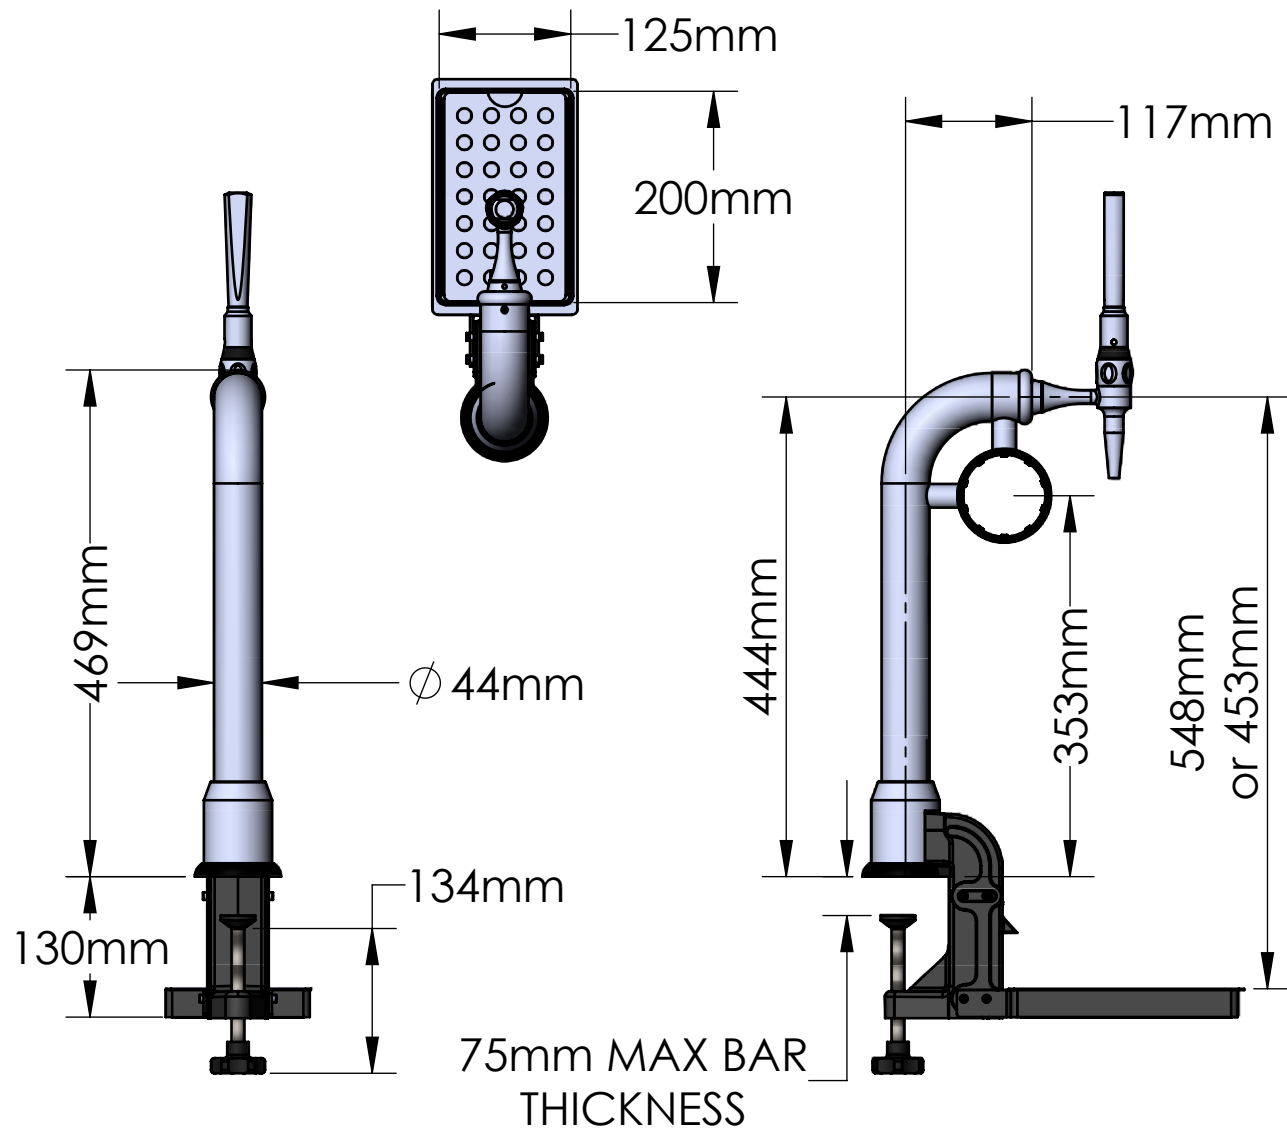

STANDARD HEIGHT CLAMP ON

STANDARD HEIGHT THROUGH BAR

## INFORMATION SHEET

LOWCHAPLIN CLAMP ON

LOWCHAPLIN THROUGH BAR