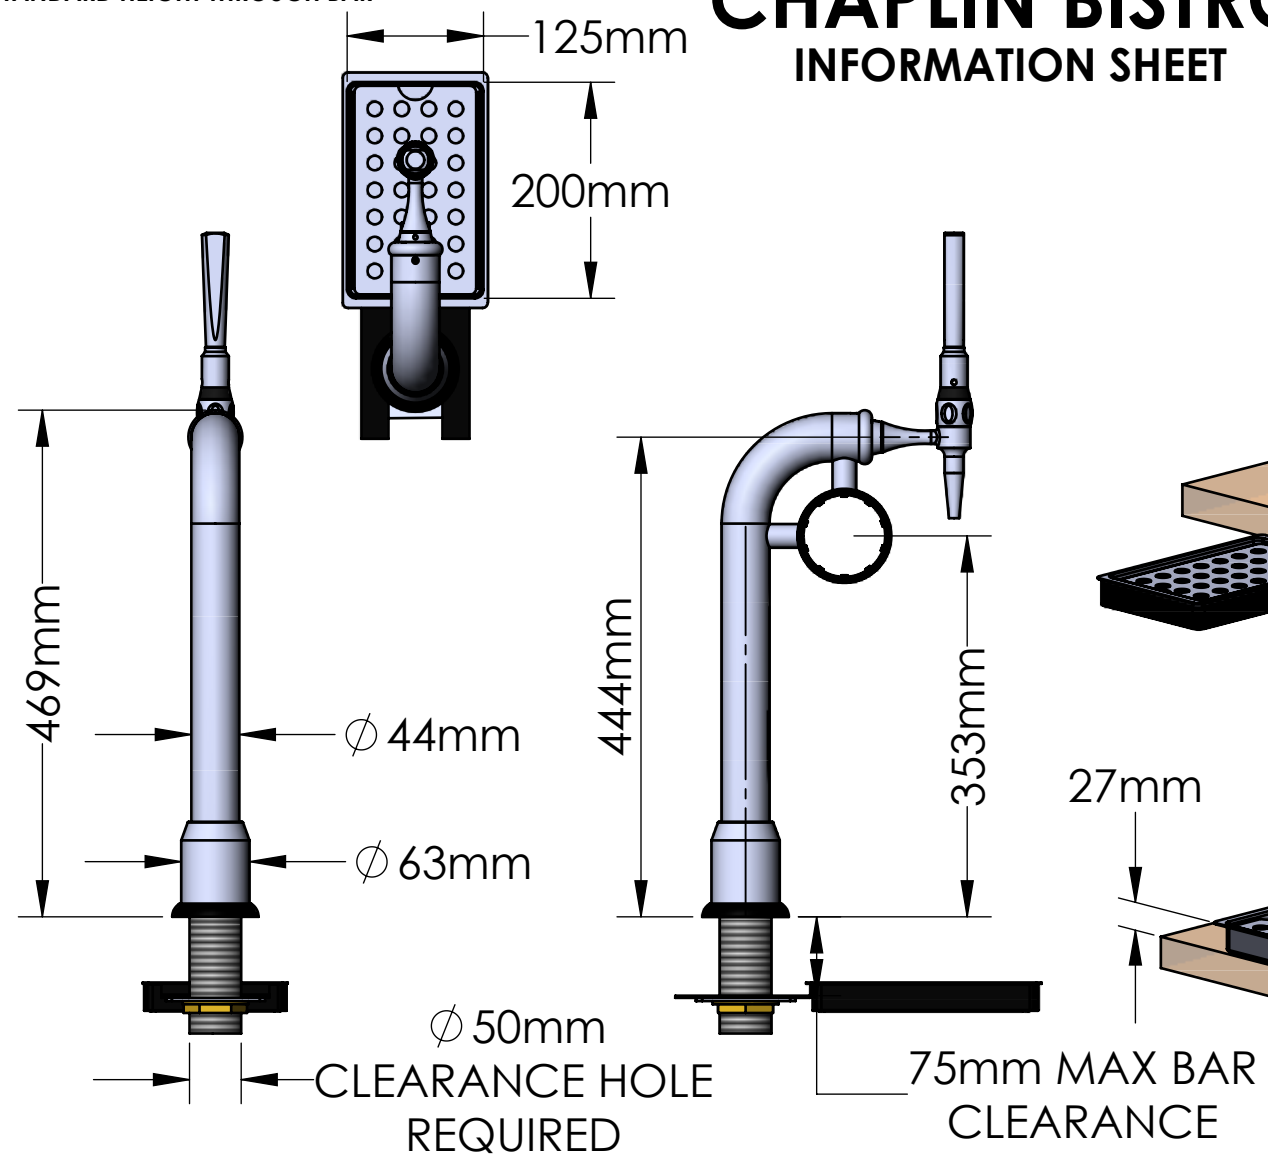

STANDARD HEIGHT CLAMP ON

STANDARD HEIGHT THROUGH BAR

## INFORMATION SHEET

LOWCHAPLIN CLAMP ON

LOWCHAPLIN THROUGH BAR