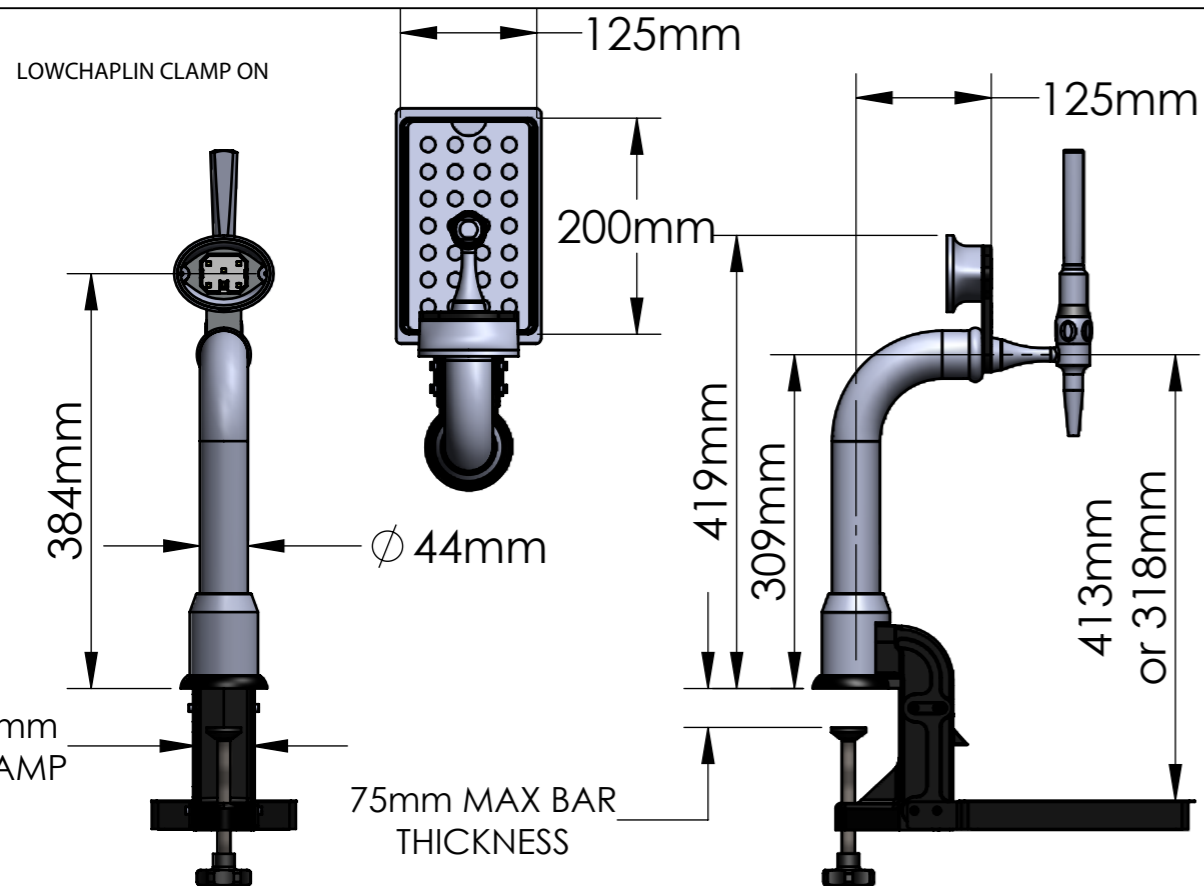

CLAMP ON

THROUGH BAR

CHAPLIN INFORMATION SHEET

LOWCHAPLIN CLAMP ON

LOWCHAPLIN THROUGH BAR

LONGER THROUGH-THE-BAR THREADED TUBE AVAILABLE
SEE DISPENSE SPARES LIST FOR DETAILS