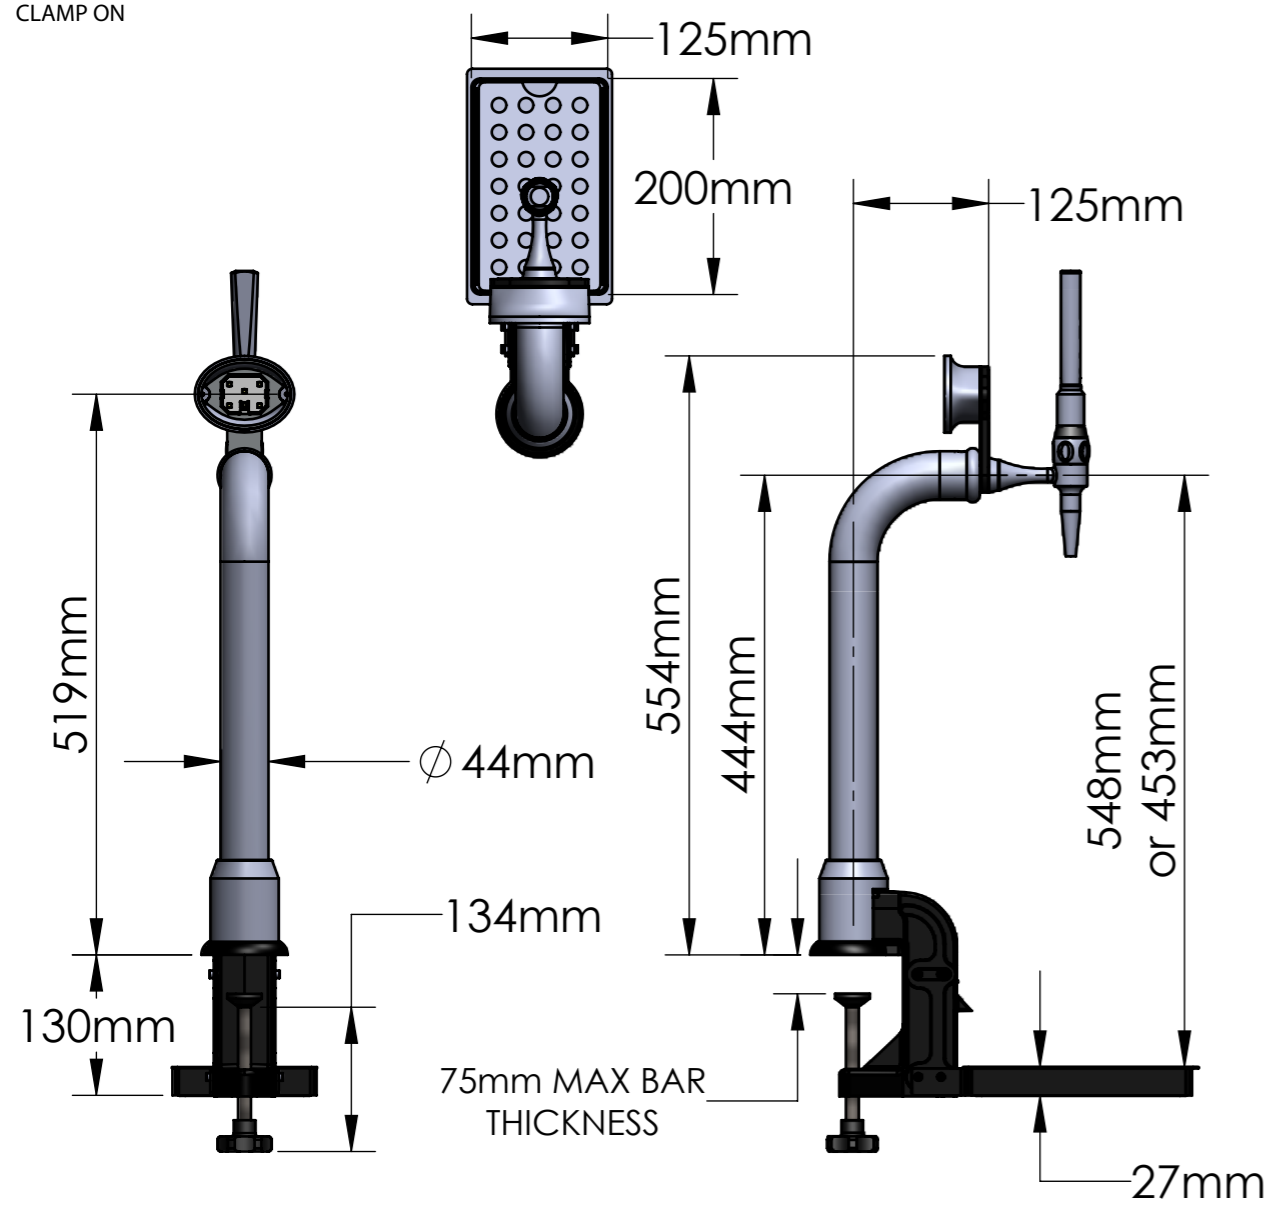

CLAMP ON

THROUGH BAR

CHAPLIN INFORMATION SHEET

LOWCHAPLIN CLAMP ON

LOWCHAPLIN THROUGH BAR

LONGER THROUGH-THE-BAR THREADED TUBE AVAILABLE
SEE DISPENSE SPARES LIST FOR DETAILS