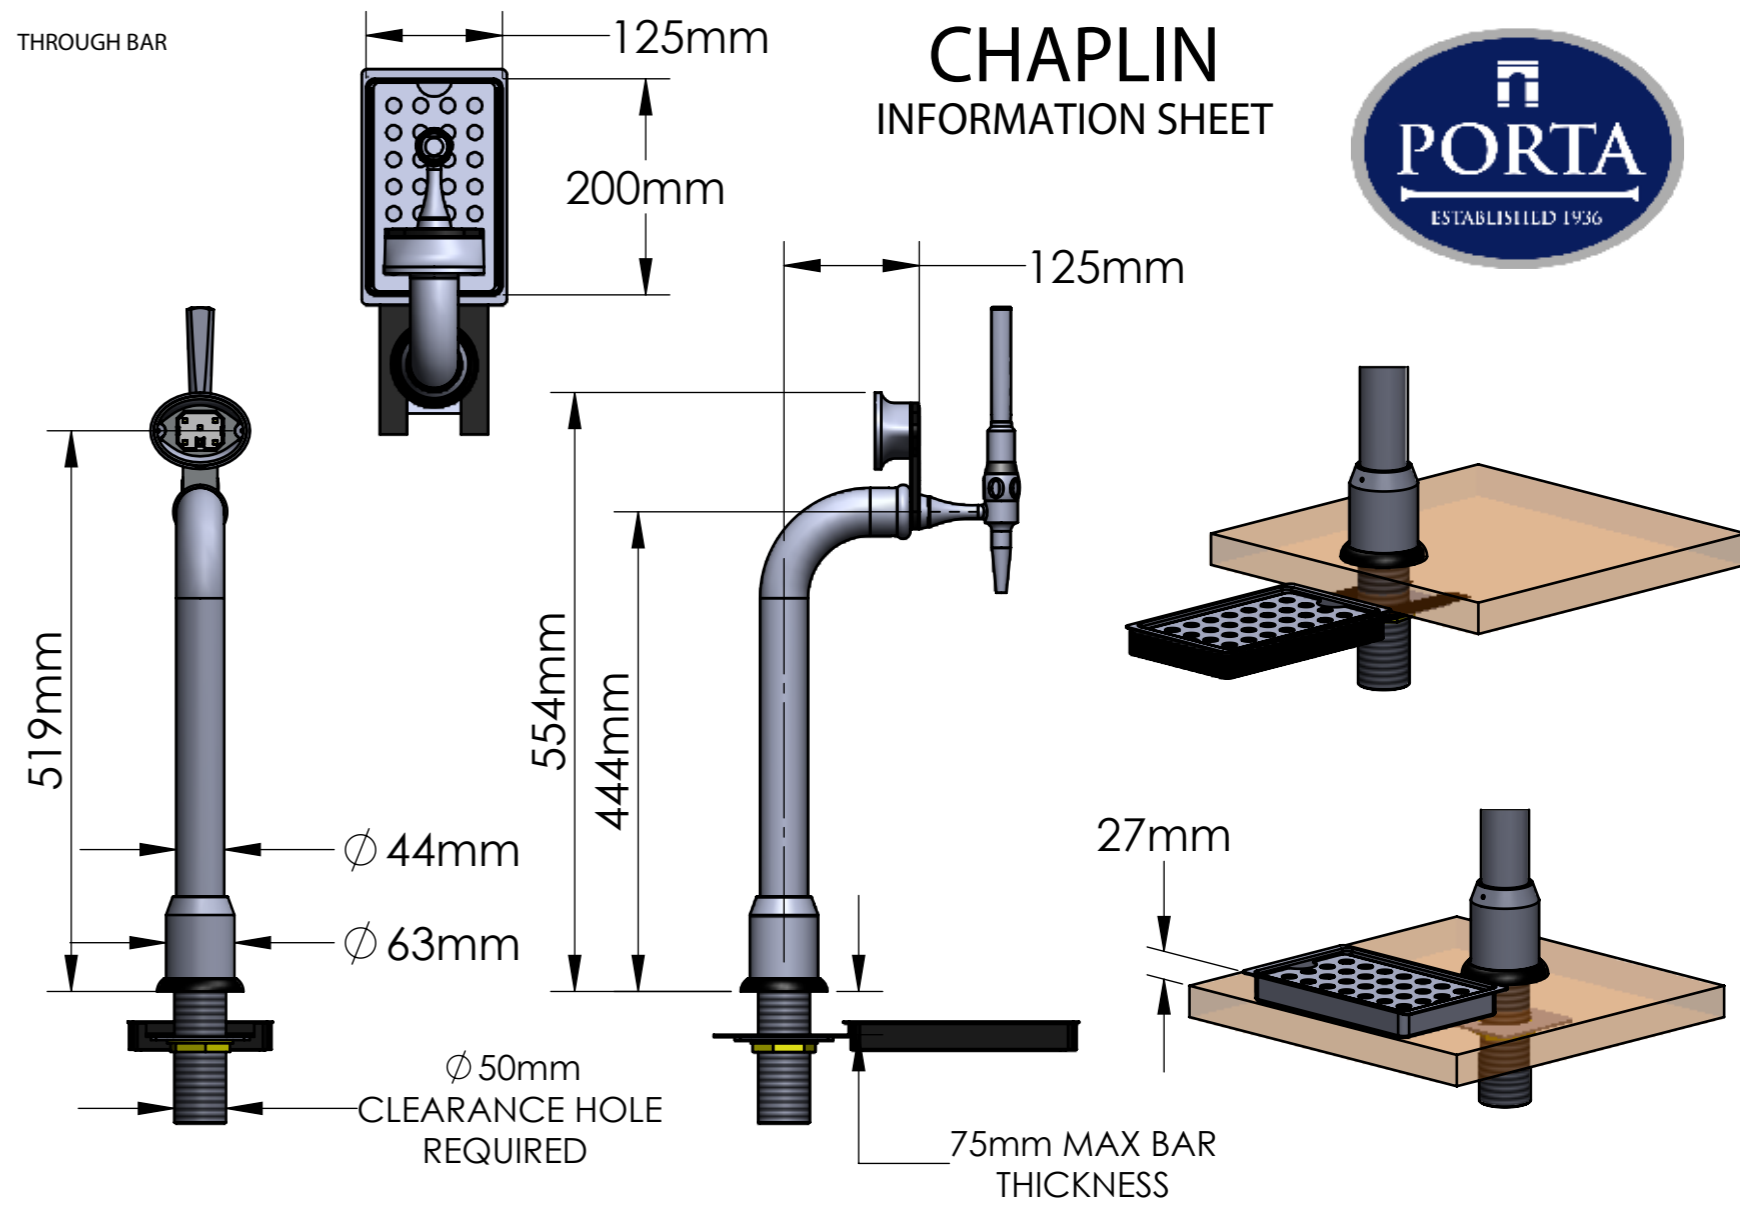

CLAMP ON

THROUGH BAR

CHAPLIN INFORMATION SHEET

LOWCHAPLIN CLAMP ON

LOWCHAPLIN THROUGH BAR

LONGER THROUGH-THE-BAR THREADED TUBE AVAILABLE
SEE DISPENSE SPARES LIST FOR DETAILS