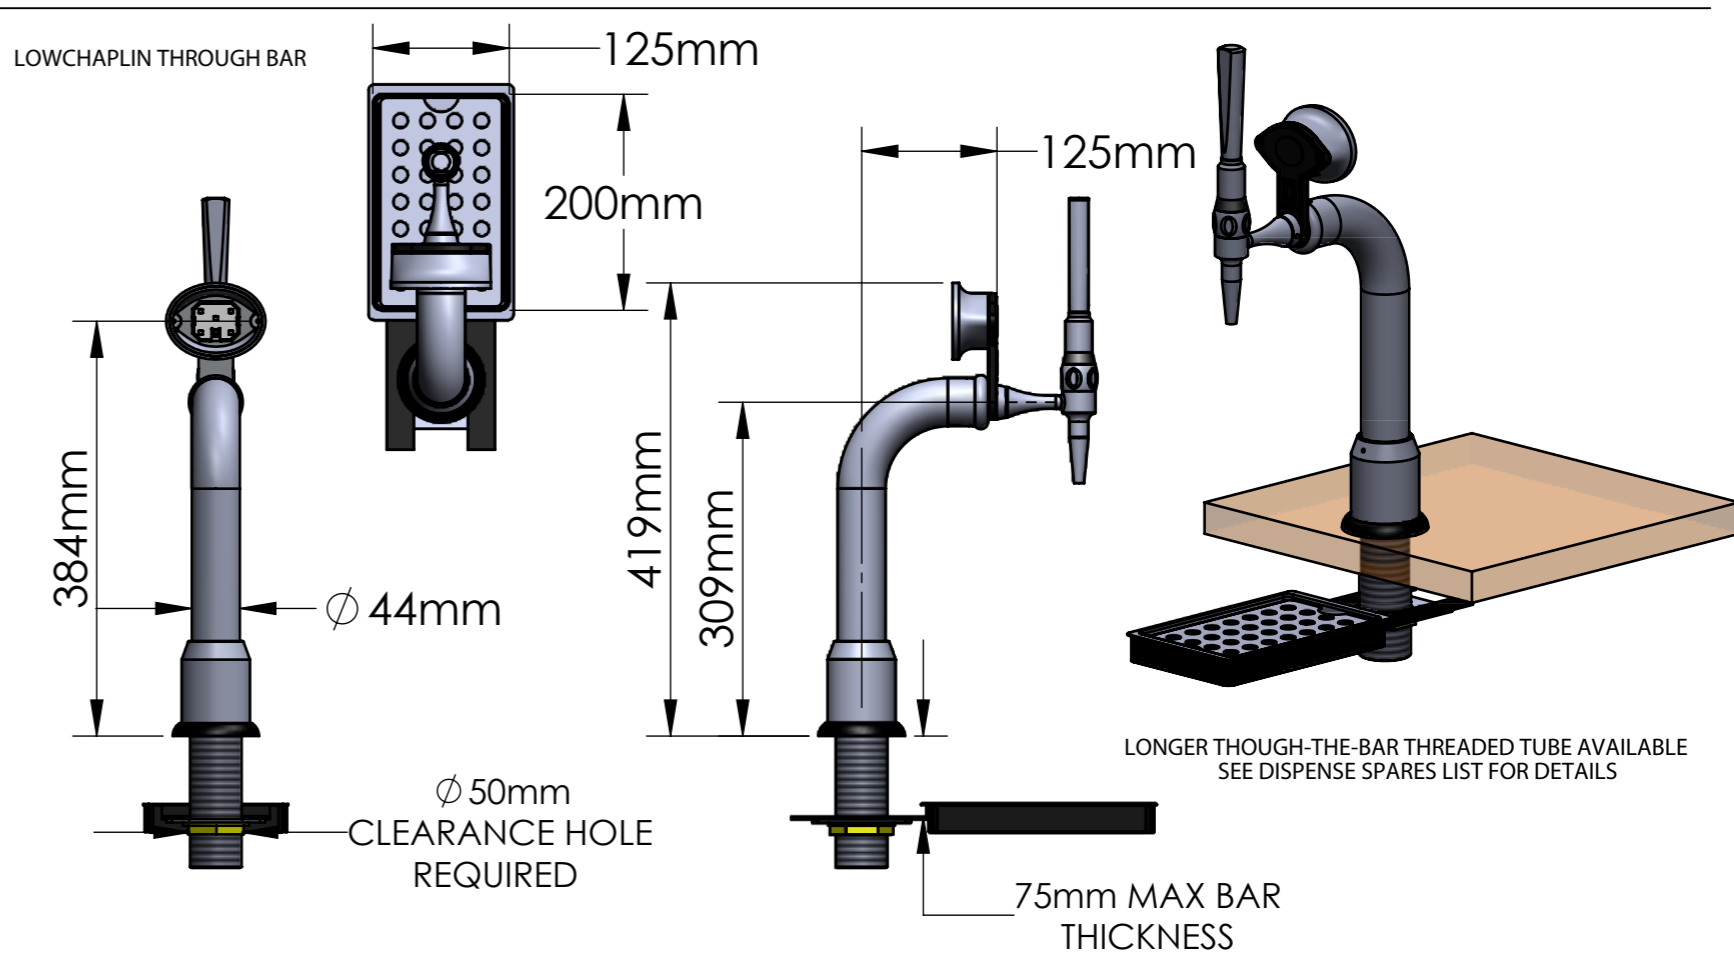

CLAMP ON

THROUGH BAR

CHAPLIN INFORMATION SHEET

LOWCHAPLIN CLAMP ON

LOWCHAPLIN THROUGH BAR

LONGER THROUGH-THE-BAR THREADED TUBE AVAILABLE
SEE DISPENSE SPARES LIST FOR DETAILS