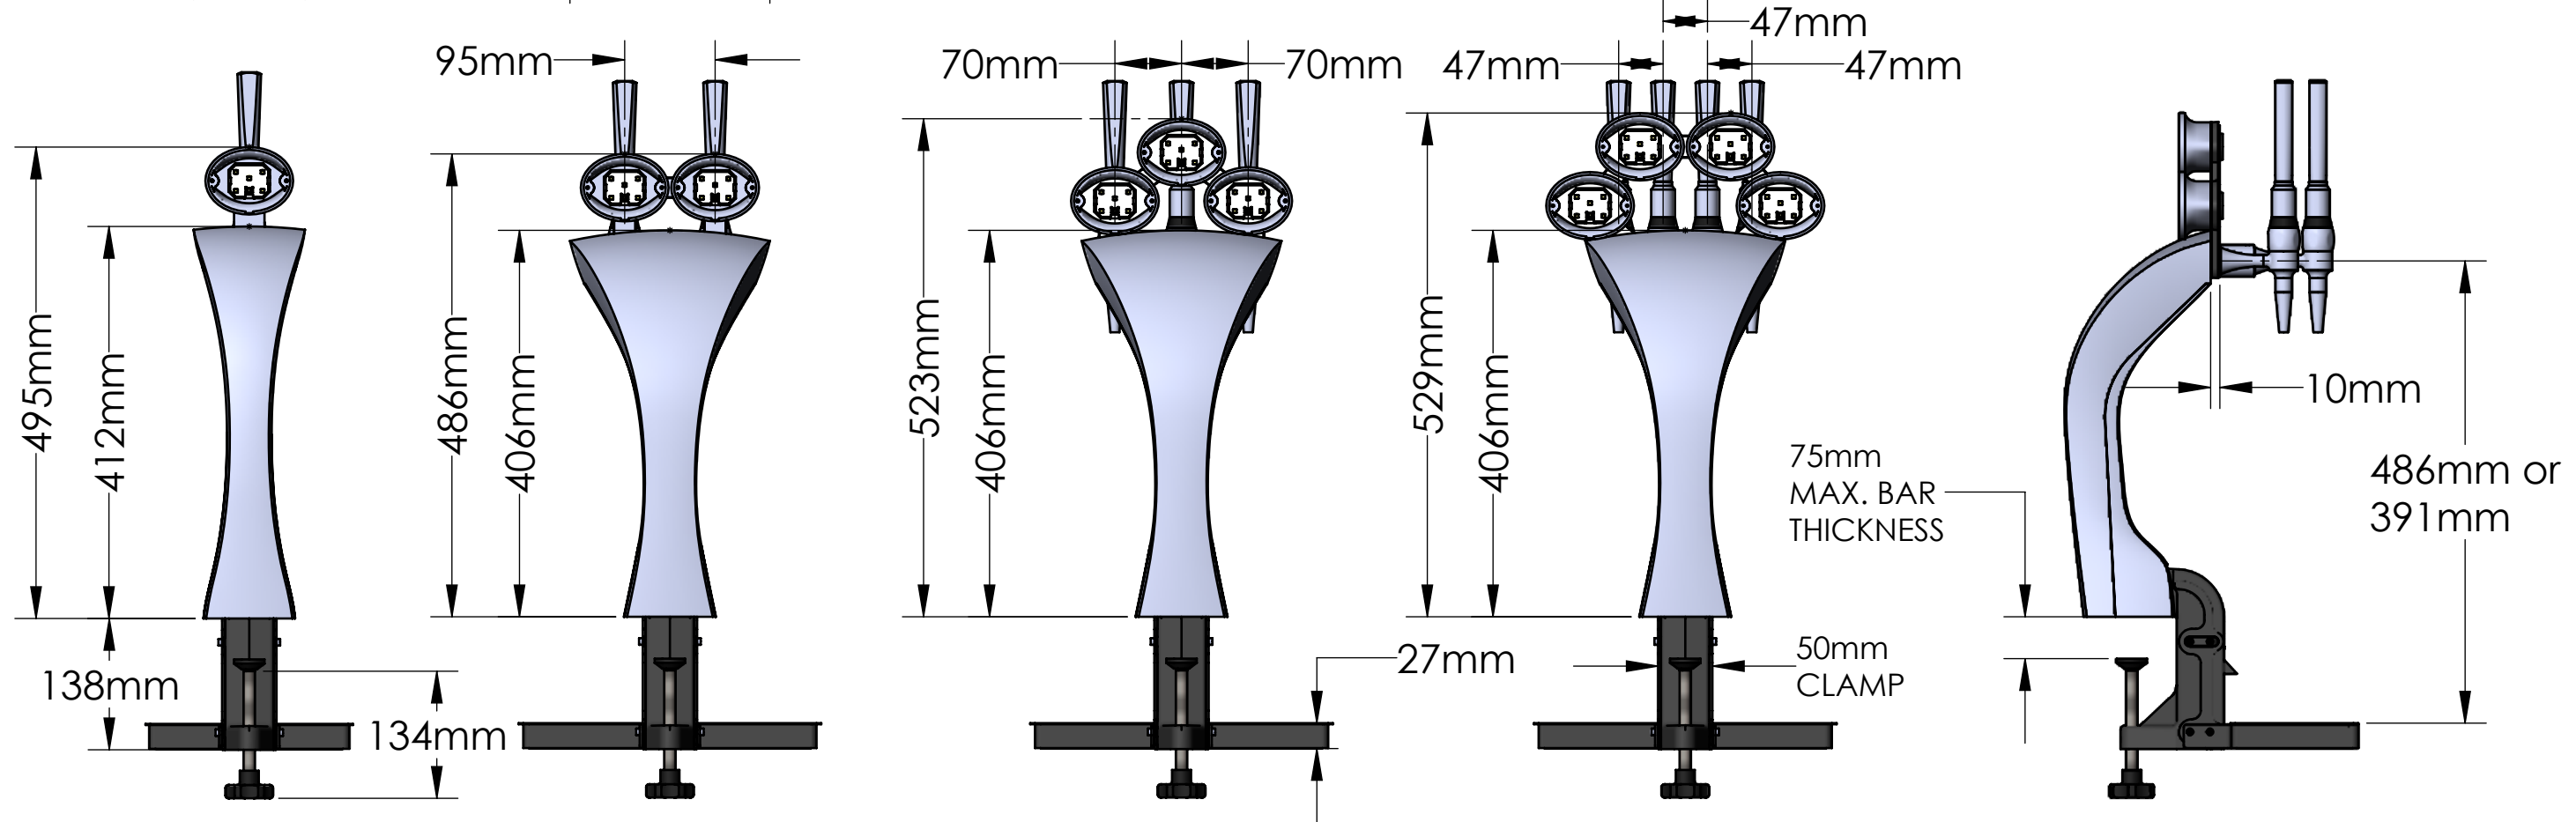

CLAMP ON

DELTA INFORMATION SHEET

THROUGH BAR