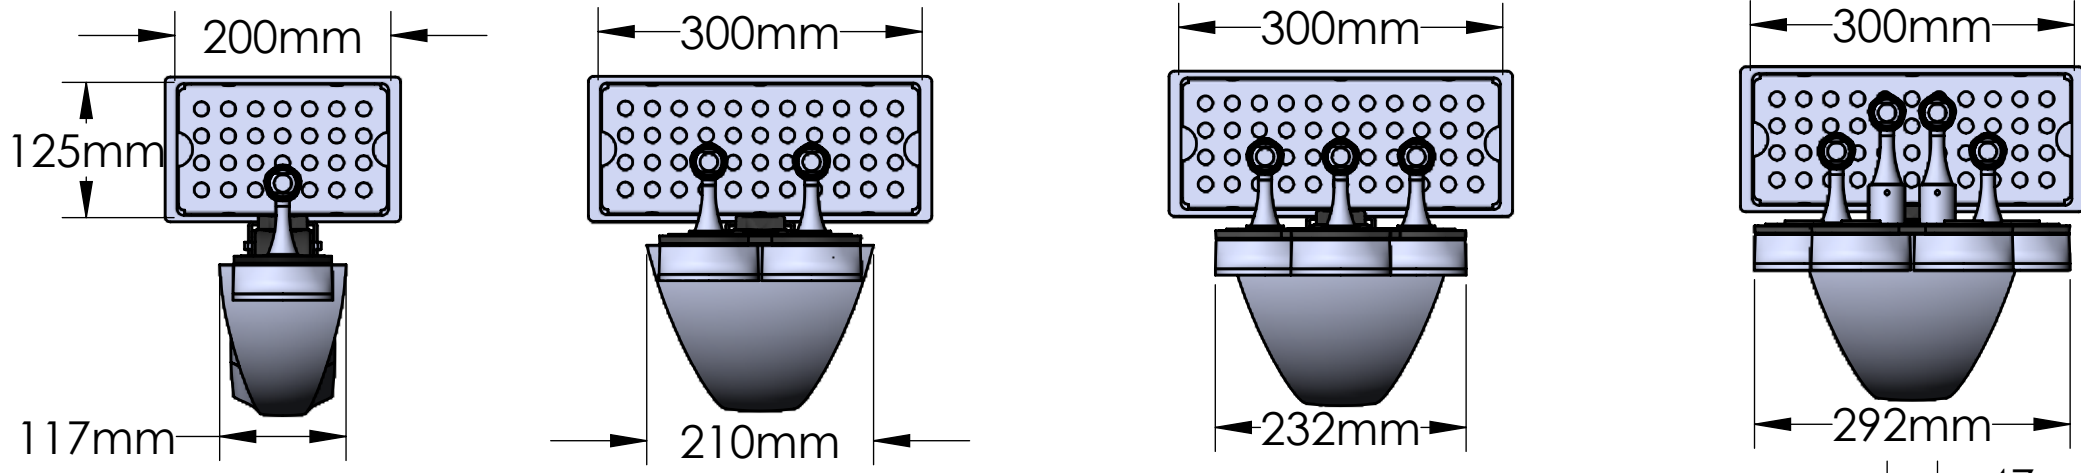

CLAMP ON

DELTA INFORMATION SHEET

THROUGH BAR