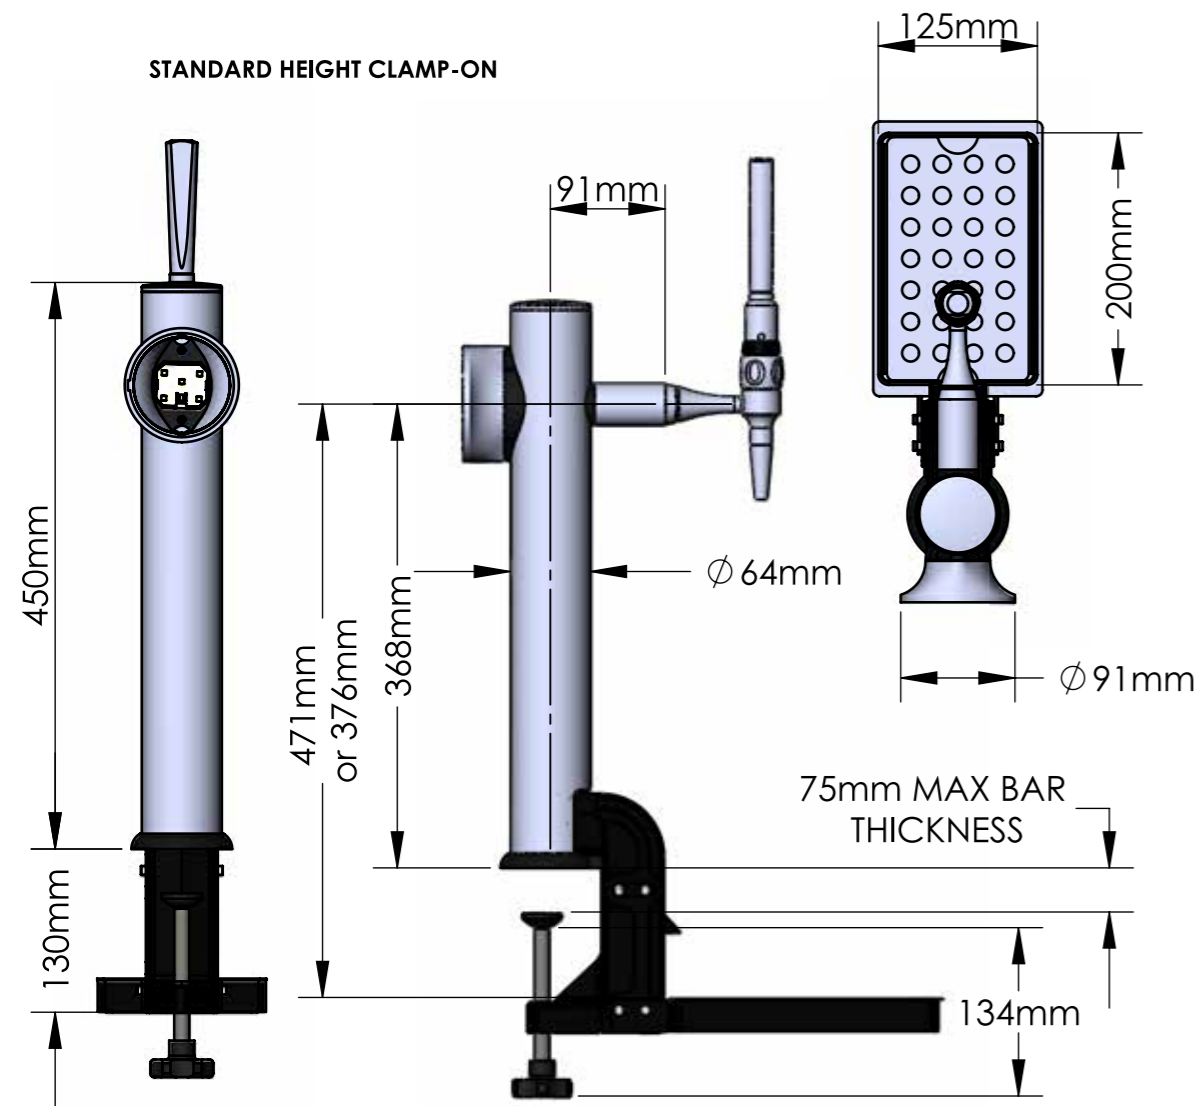

IKON & LOWIKON INFORMATION SHEET

STANDARD HEIGHT CLAMP-ON

STANDARD HEIGHT THROUGH BAR

LOW IKON CLAMP-ON

LOW IKON THROUGH BAR

LONGER THOUGH-THE-BAR THREADED TUBE AVAILABLE
SEE DISPENSE SPARES LIST FOR DETAILS