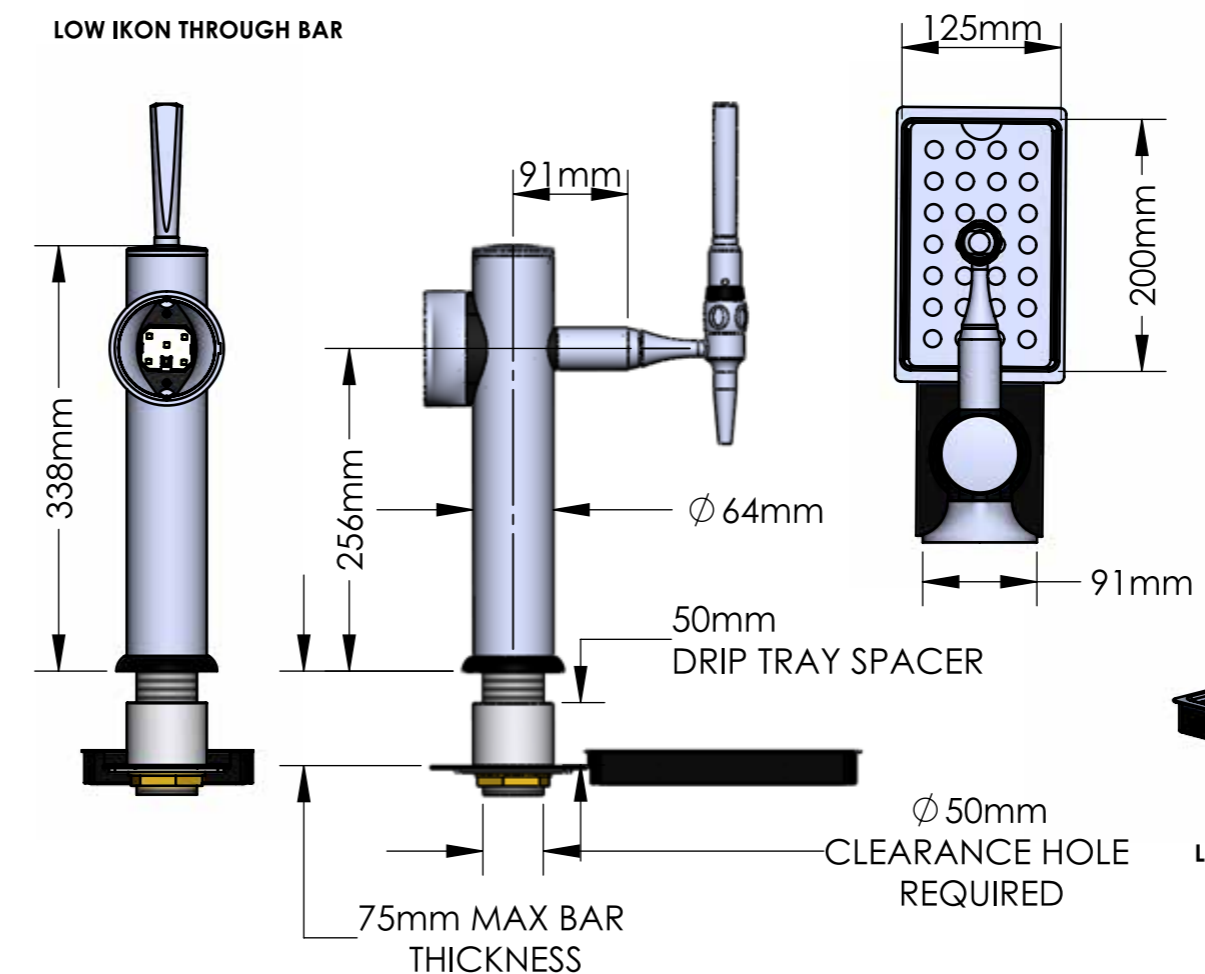

IKON & LOWIKON INFORMATION SHEET

STANDARD HEIGHT CLAMP-ON

STANDARD HEIGHT THROUGH BAR

LOW IKON CLAMP-ON

LOW IKON THROUGH BAR

LONGER THOUGH-THE-BAR THREADED TUBE AVAILABLE
SEE DISPENSE SPARES LIST FOR DETAILS