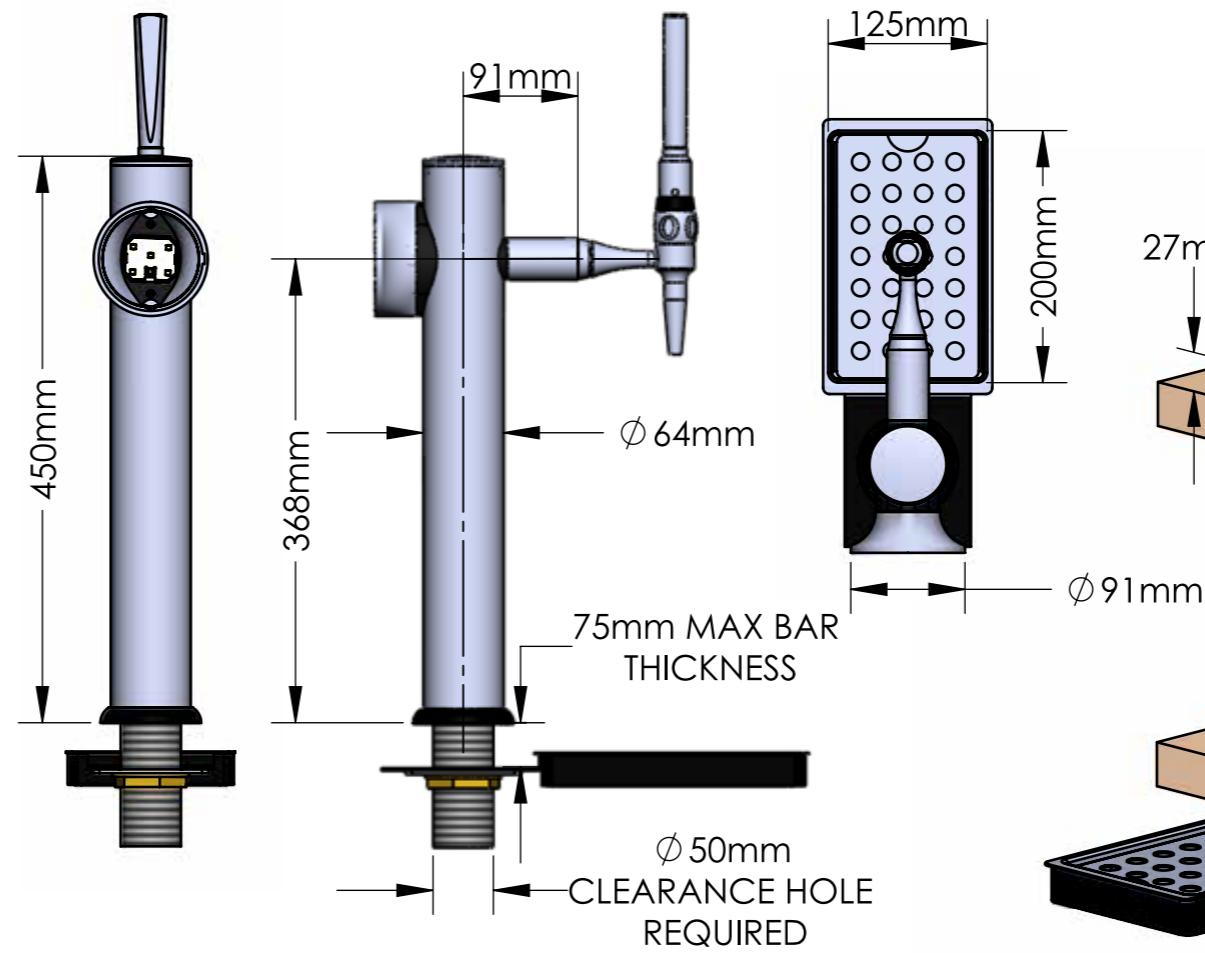

IKON & LOWIKON INFORMATION SHEET

STANDARD HEIGHT CLAMP-ON

STANDARD HEIGHT THROUGH BAR

LOW IKON CLAMP-ON

LOW IKON THROUGH BAR

LONGER THOUGH-THE-BAR THREADED TUBE AVAILABLE
SEE DISPENSE SPARES LIST FOR DETAILS