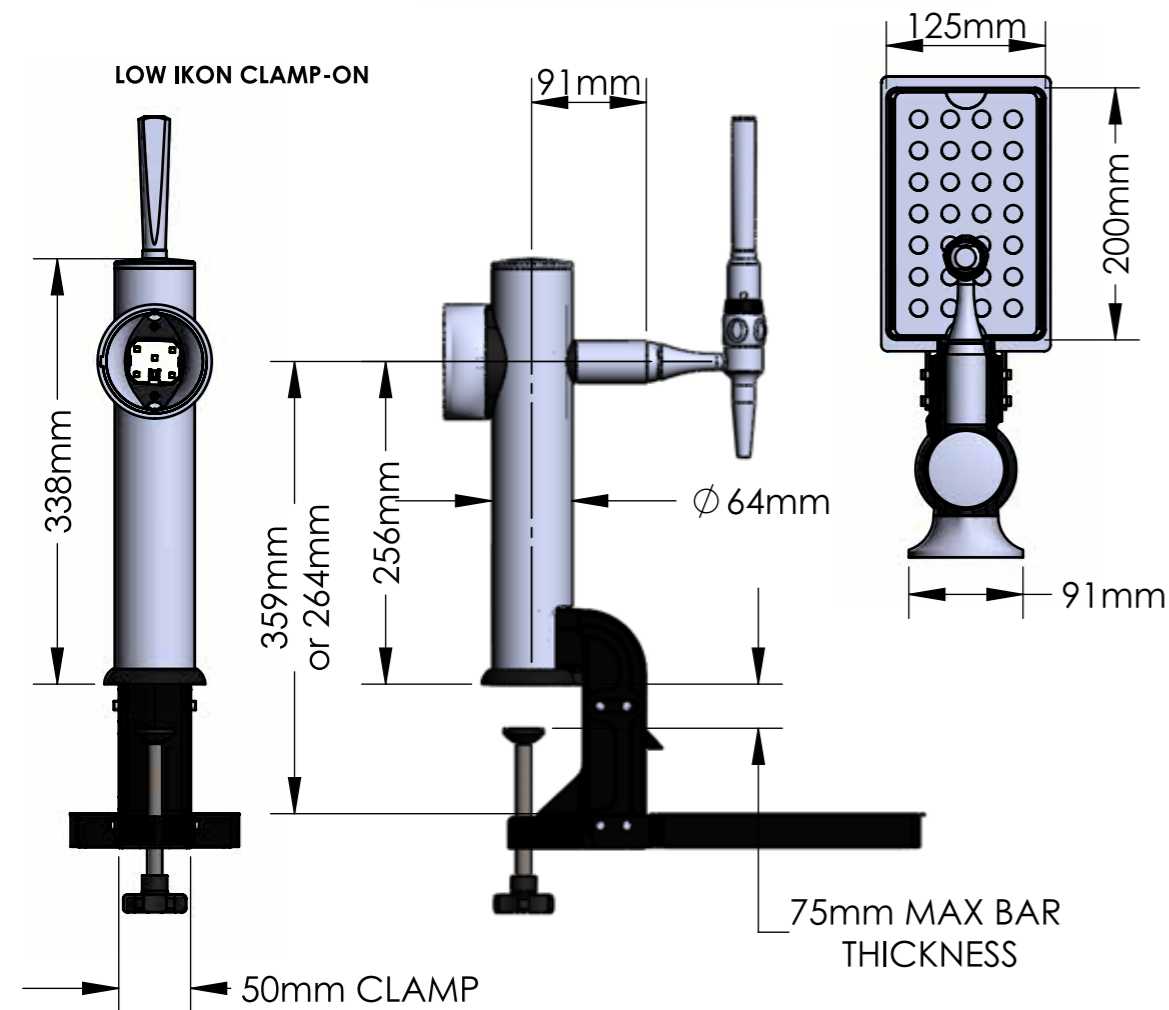

IKON & LOWIKON INFORMATION SHEET

STANDARD HEIGHT CLAMP-ON

STANDARD HEIGHT THROUGH BAR

LOW IKON CLAMP-ON

LOW IKON THROUGH BAR

LONGER THOUGH-THE-BAR THREADED TUBE AVAILABLE
SEE DISPENSE SPARES LIST FOR DETAILS