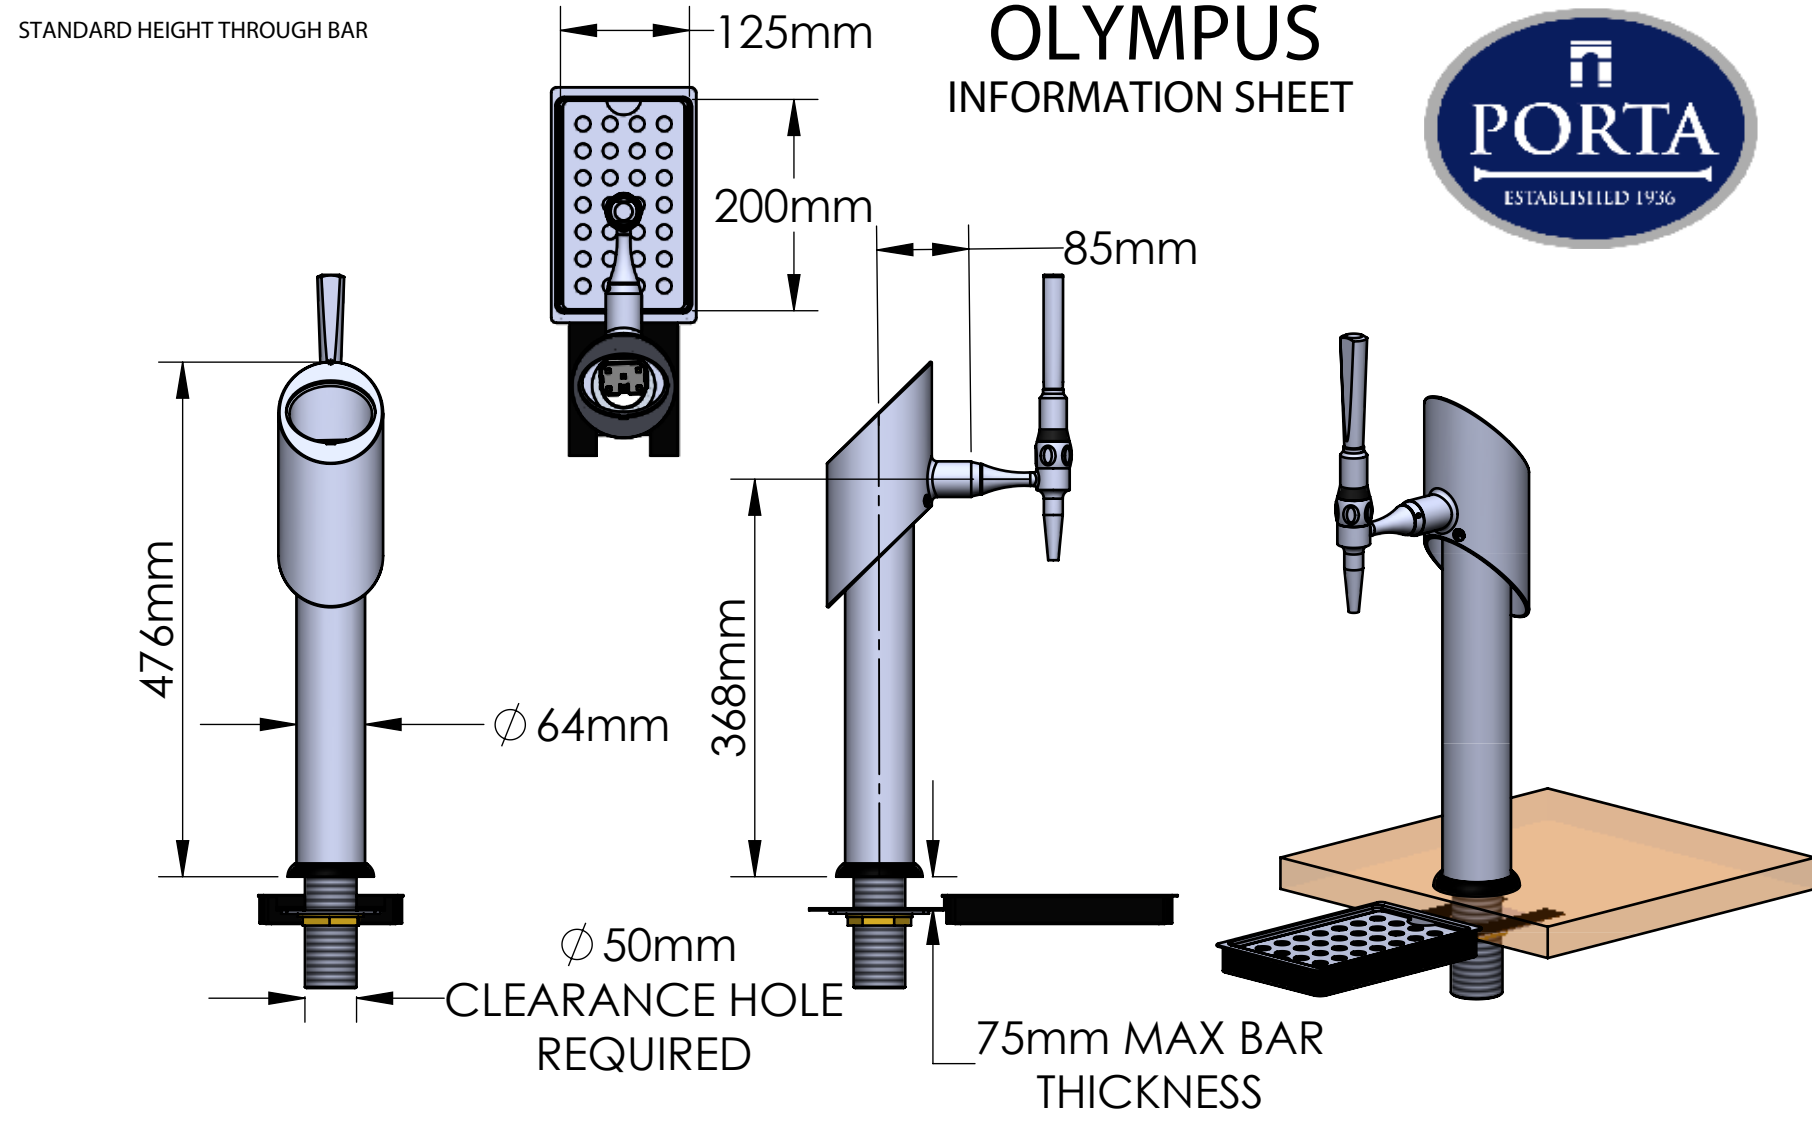

STANDARD HEIGHT CLAMP-ON

STANDARD HEIGHT THROUGH BAR

OLYMPUS
INFORMATION SHEET

LOW OLYMPUS CLAMP-ON

LOW OLYMPUS THROUGH BAR