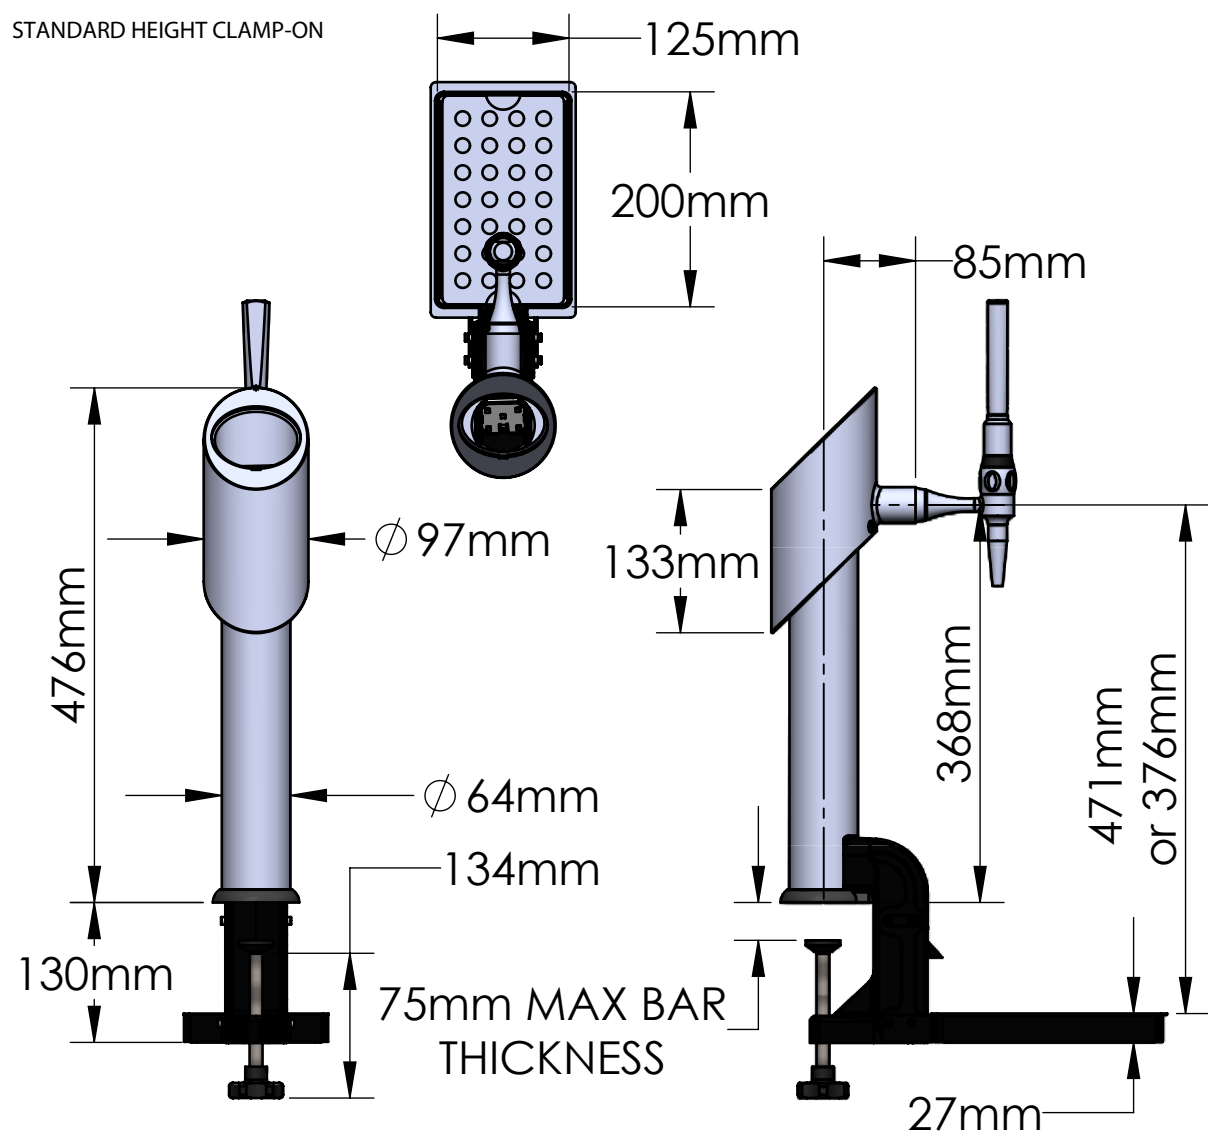

STANDARD HEIGHT CLAMP-ON

STANDARD HEIGHT THROUGH BAR

OLYMPUS
INFORMATION SHEET

LOW OLYMPUS CLAMP-ON

LOW OLYMPUS THROUGH BAR