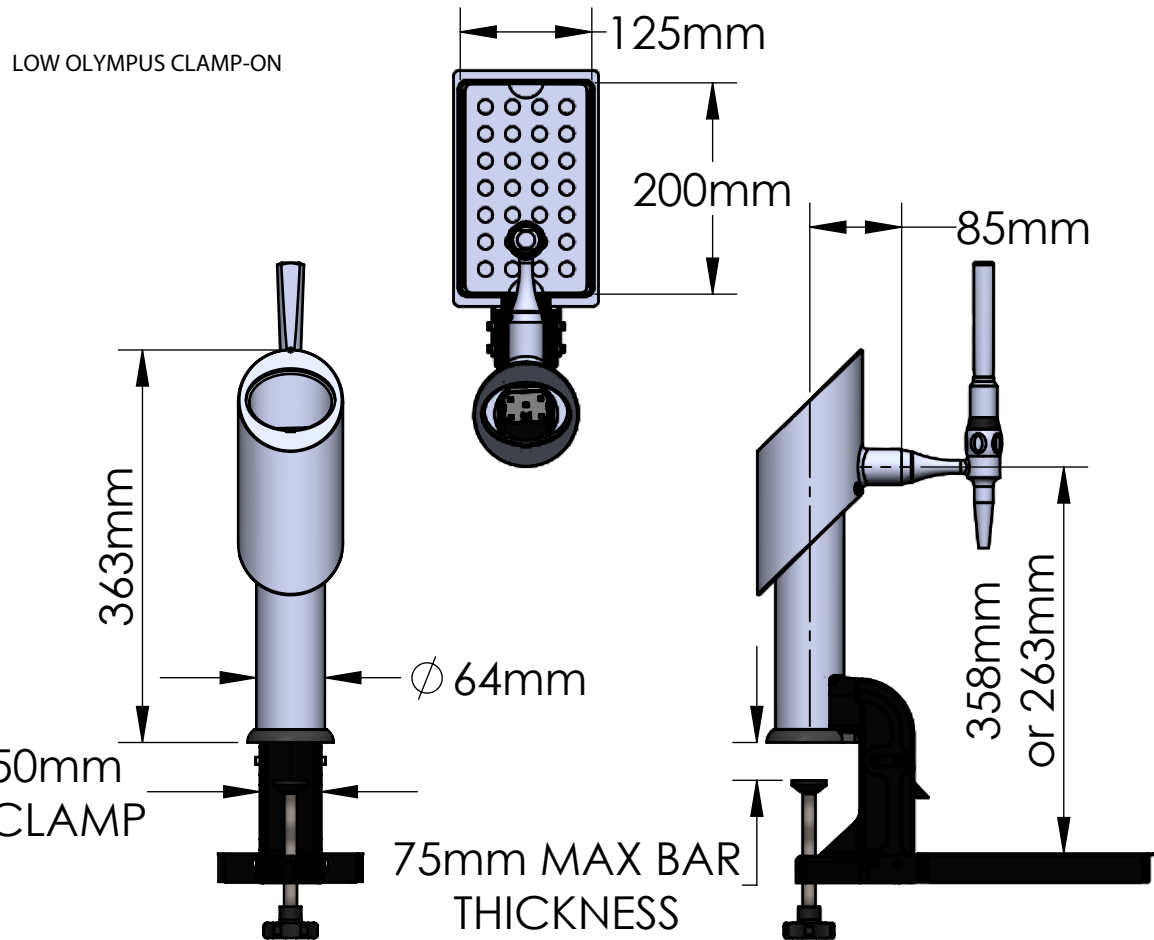

STANDARD HEIGHT CLAMP-ON

STANDARD HEIGHT THROUGH BAR

OLYMPUS
INFORMATION SHEET

LOW OLYMPUS CLAMP-ON

LOW OLYMPUS THROUGH BAR