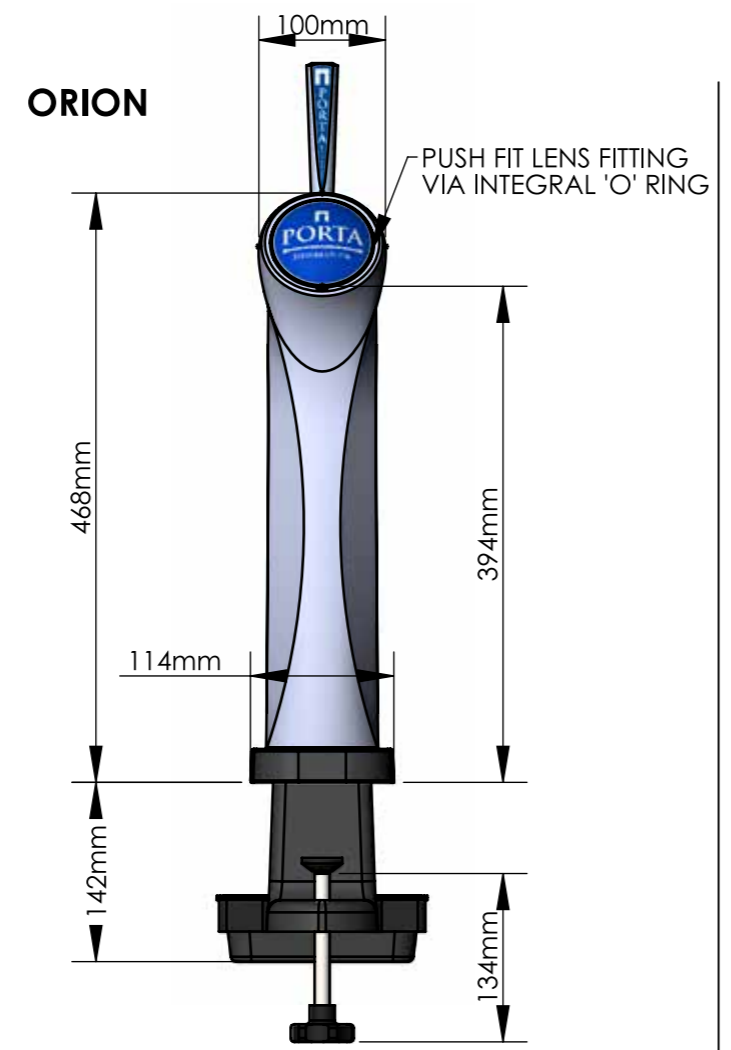

SPINAL TAP INFORMATION SHEET

****ILLUSTRATIONS SHOWN WITH ELEGANCE TAP ENQUIRES CAN BE MADE BY CONTACTING THE SALES OFFICE OR REFERRING TO DISPENSE SPARES PRICE LIST AT www.porta.co.uk**