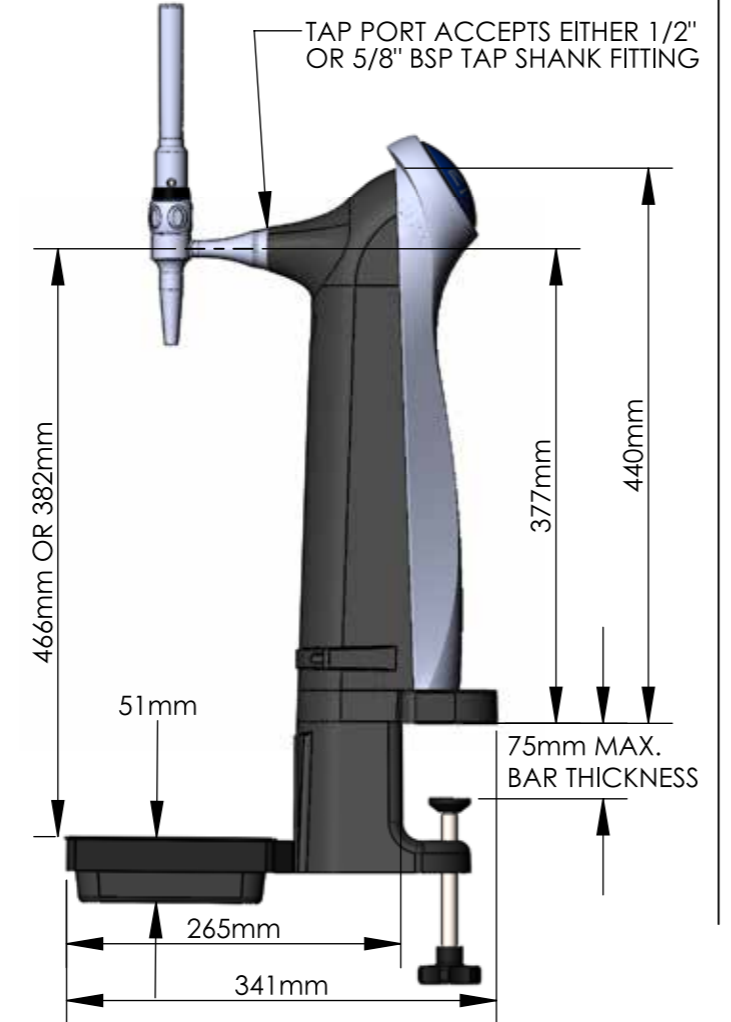

SPINAL TAP INFORMATION SHEET

****ILLUSTRATIONS SHOWN WITH ELEGANCE TAP ENQUIRES CAN BE MADE BY CONTACTING THE SALES OFFICE OR REFERRING TO DISPENSE SPARES PRICE LIST AT www.porta.co.uk**