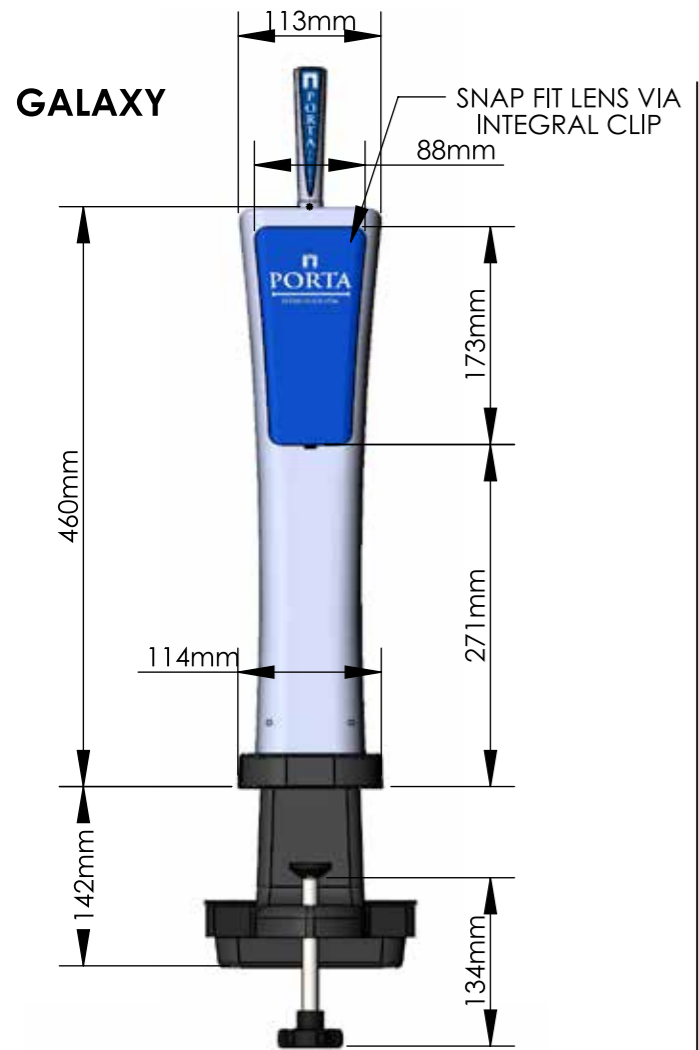

SPINAL TAP INFORMATION SHEET

****ILLUSTRATIONS SHOWN WITH ELEGANCE TAP ENQUIRES CAN BE MADE BY CONTACTING THE SALES OFFICE OR REFERRING TO DISPENSE SPARES PRICE LIST AT www.porta.co.uk**