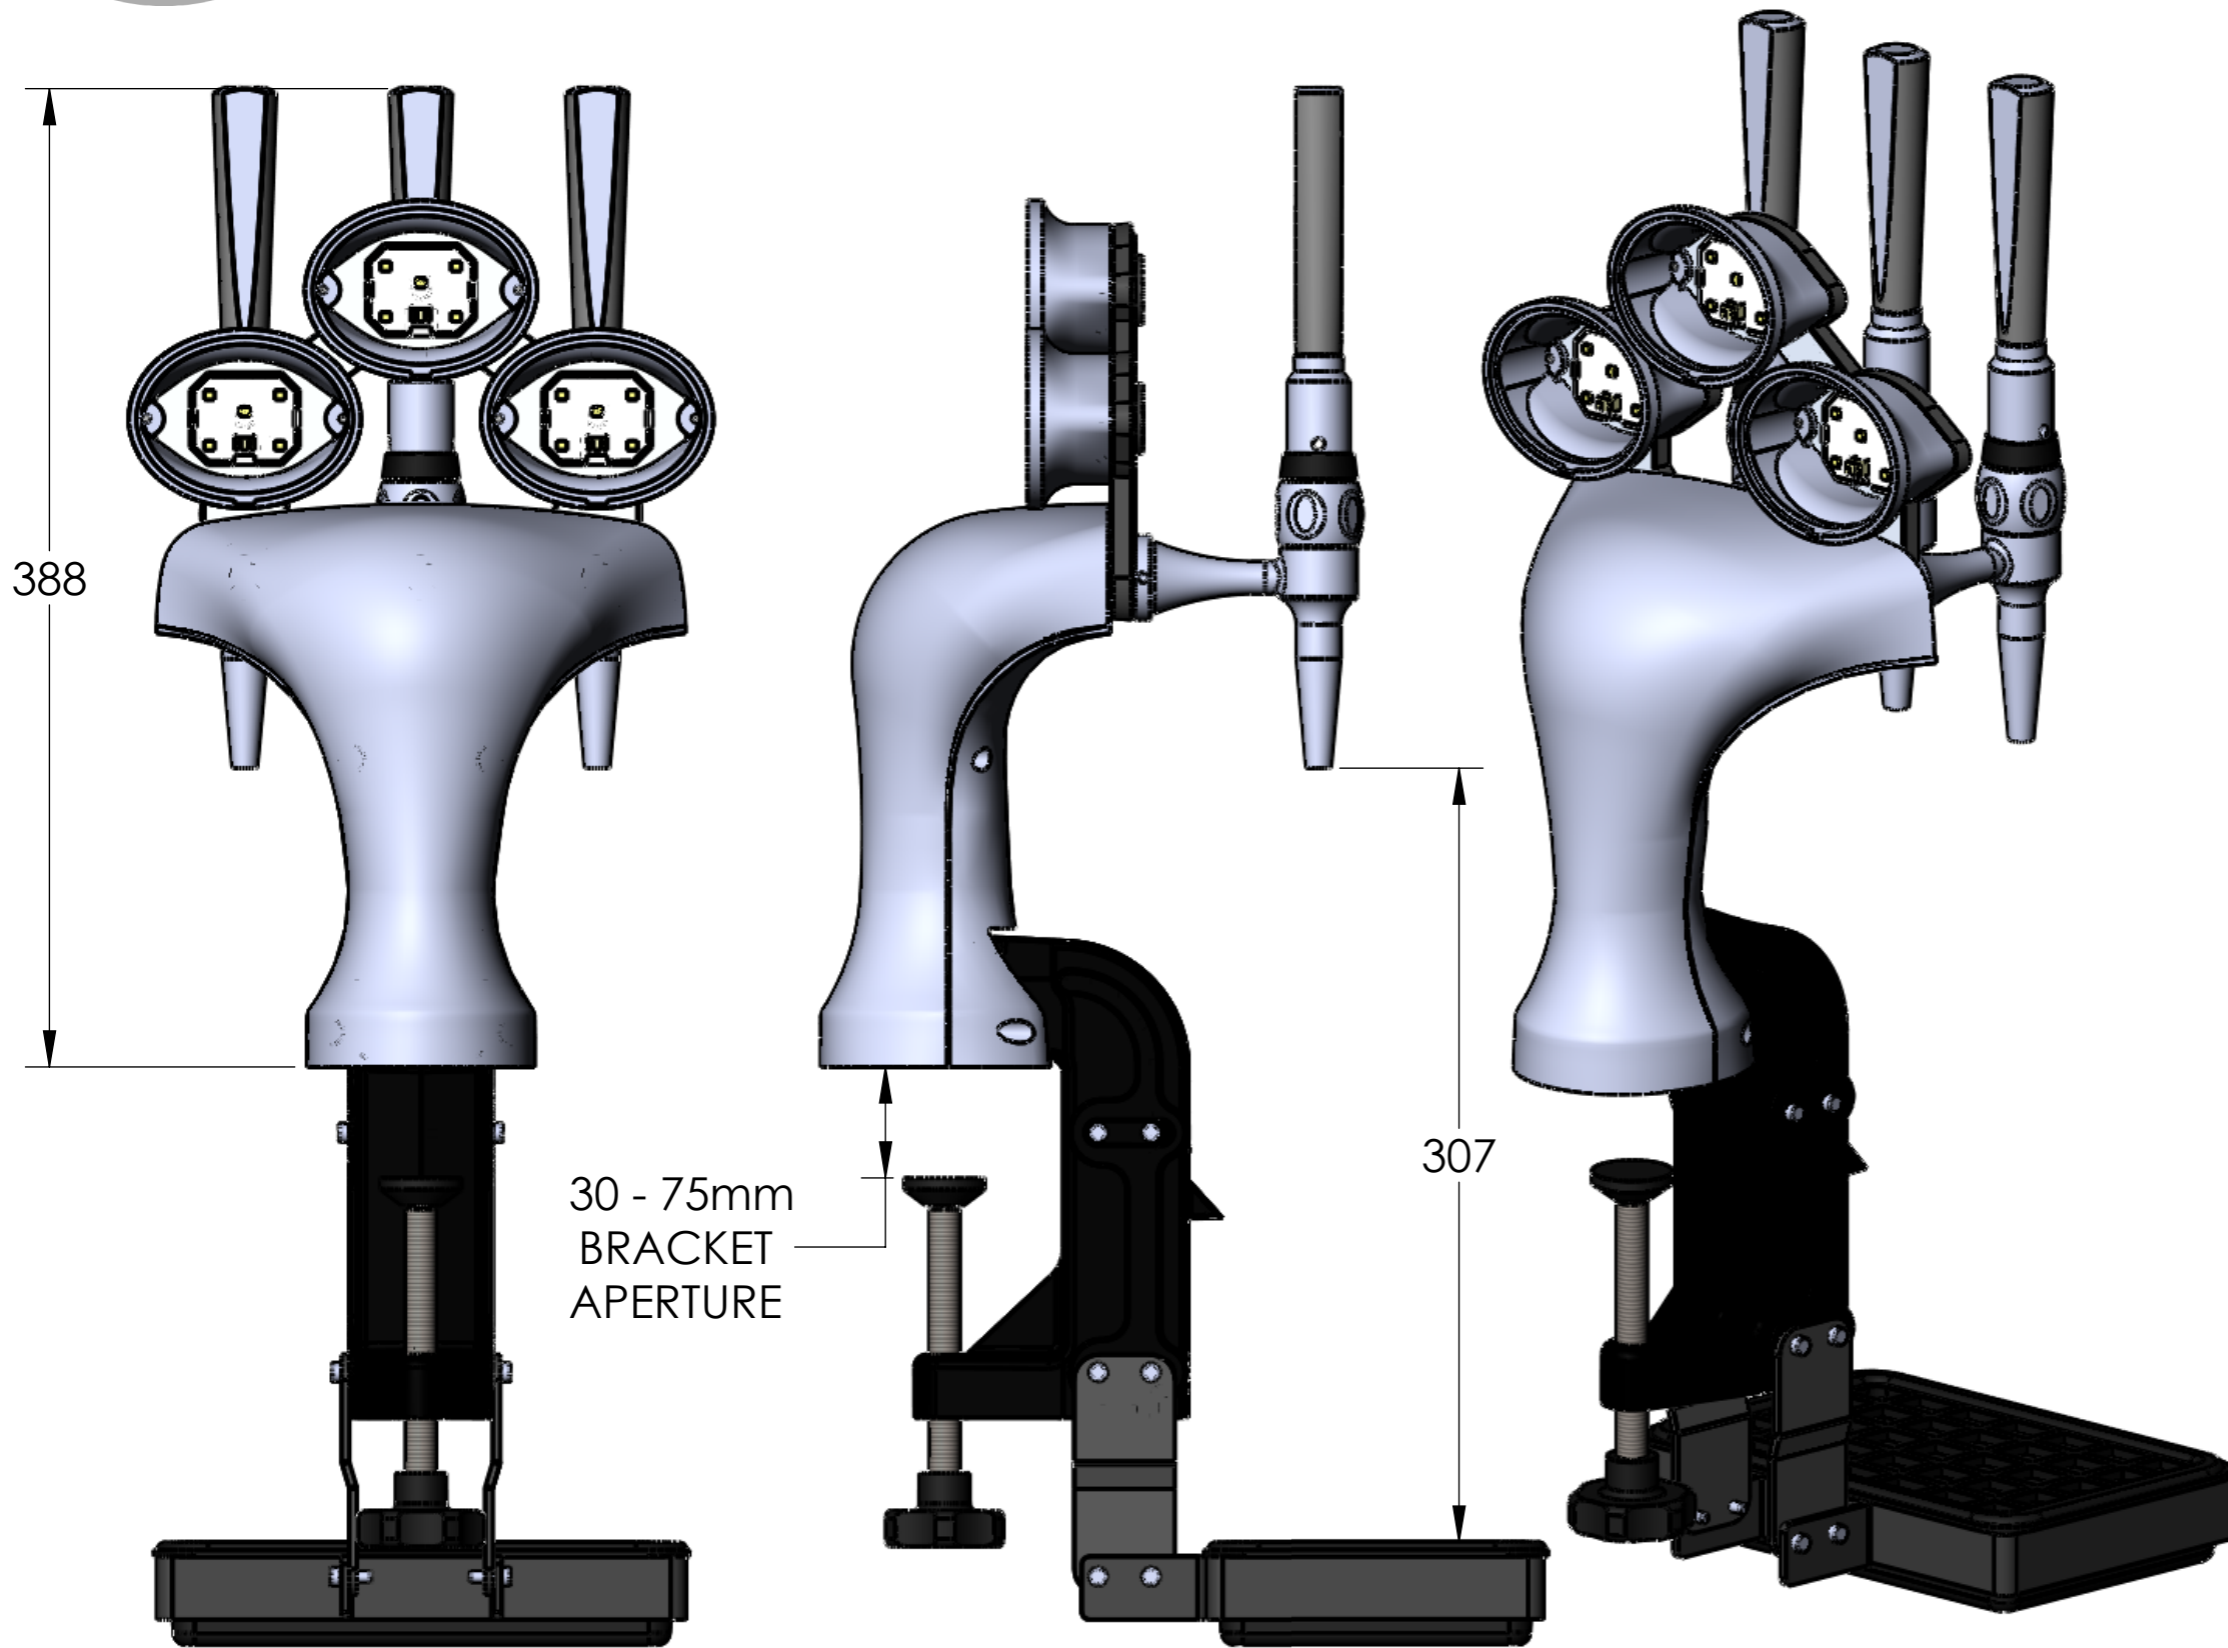

TECHNICAL UPDATE S-TYPE CLAMP-ON EXTENSION LEGS

MODIFICATION APPLIES ACROSS THE S-TYPE RANGE, SHOWN HERE ON THE THREE OUT FOR ILLUSTRATIVE PURPOSES ONLY

S-TYPE DRIP TRAY FRAME EXTENSION PLATE

S-TYPE CHAMELEON DRIP TRAY FRAME EXTENSION PLATE
USED ON S-TYPE/ LOW VERSIONS OF FONTS TO INCREASE
DISTANCE FROM SPOUT TO DRIPTRAY
*IF BAR THICKNESS EXCEEDS MAXIMUM DIMENSION
PLEASE CONTACT SALES OFFICE FOR ALTERNATIVE OPTIONS

**ILLUSTRATIONS SHOWN WITH ELEGANCE TAP & OVAL
BRANDING, HOWEVER, ALTERNATIVE OPTIONS ARE
AVAILABLE BY
CONTACTING THE SALES OFFICE OR REFERRING TO DISPENSE
SPARES
PRICE LIST AT www.porta.co.uk

***PLEASE REFER TO SEPARATE SHEET FOR CONDENSATION
OPTION