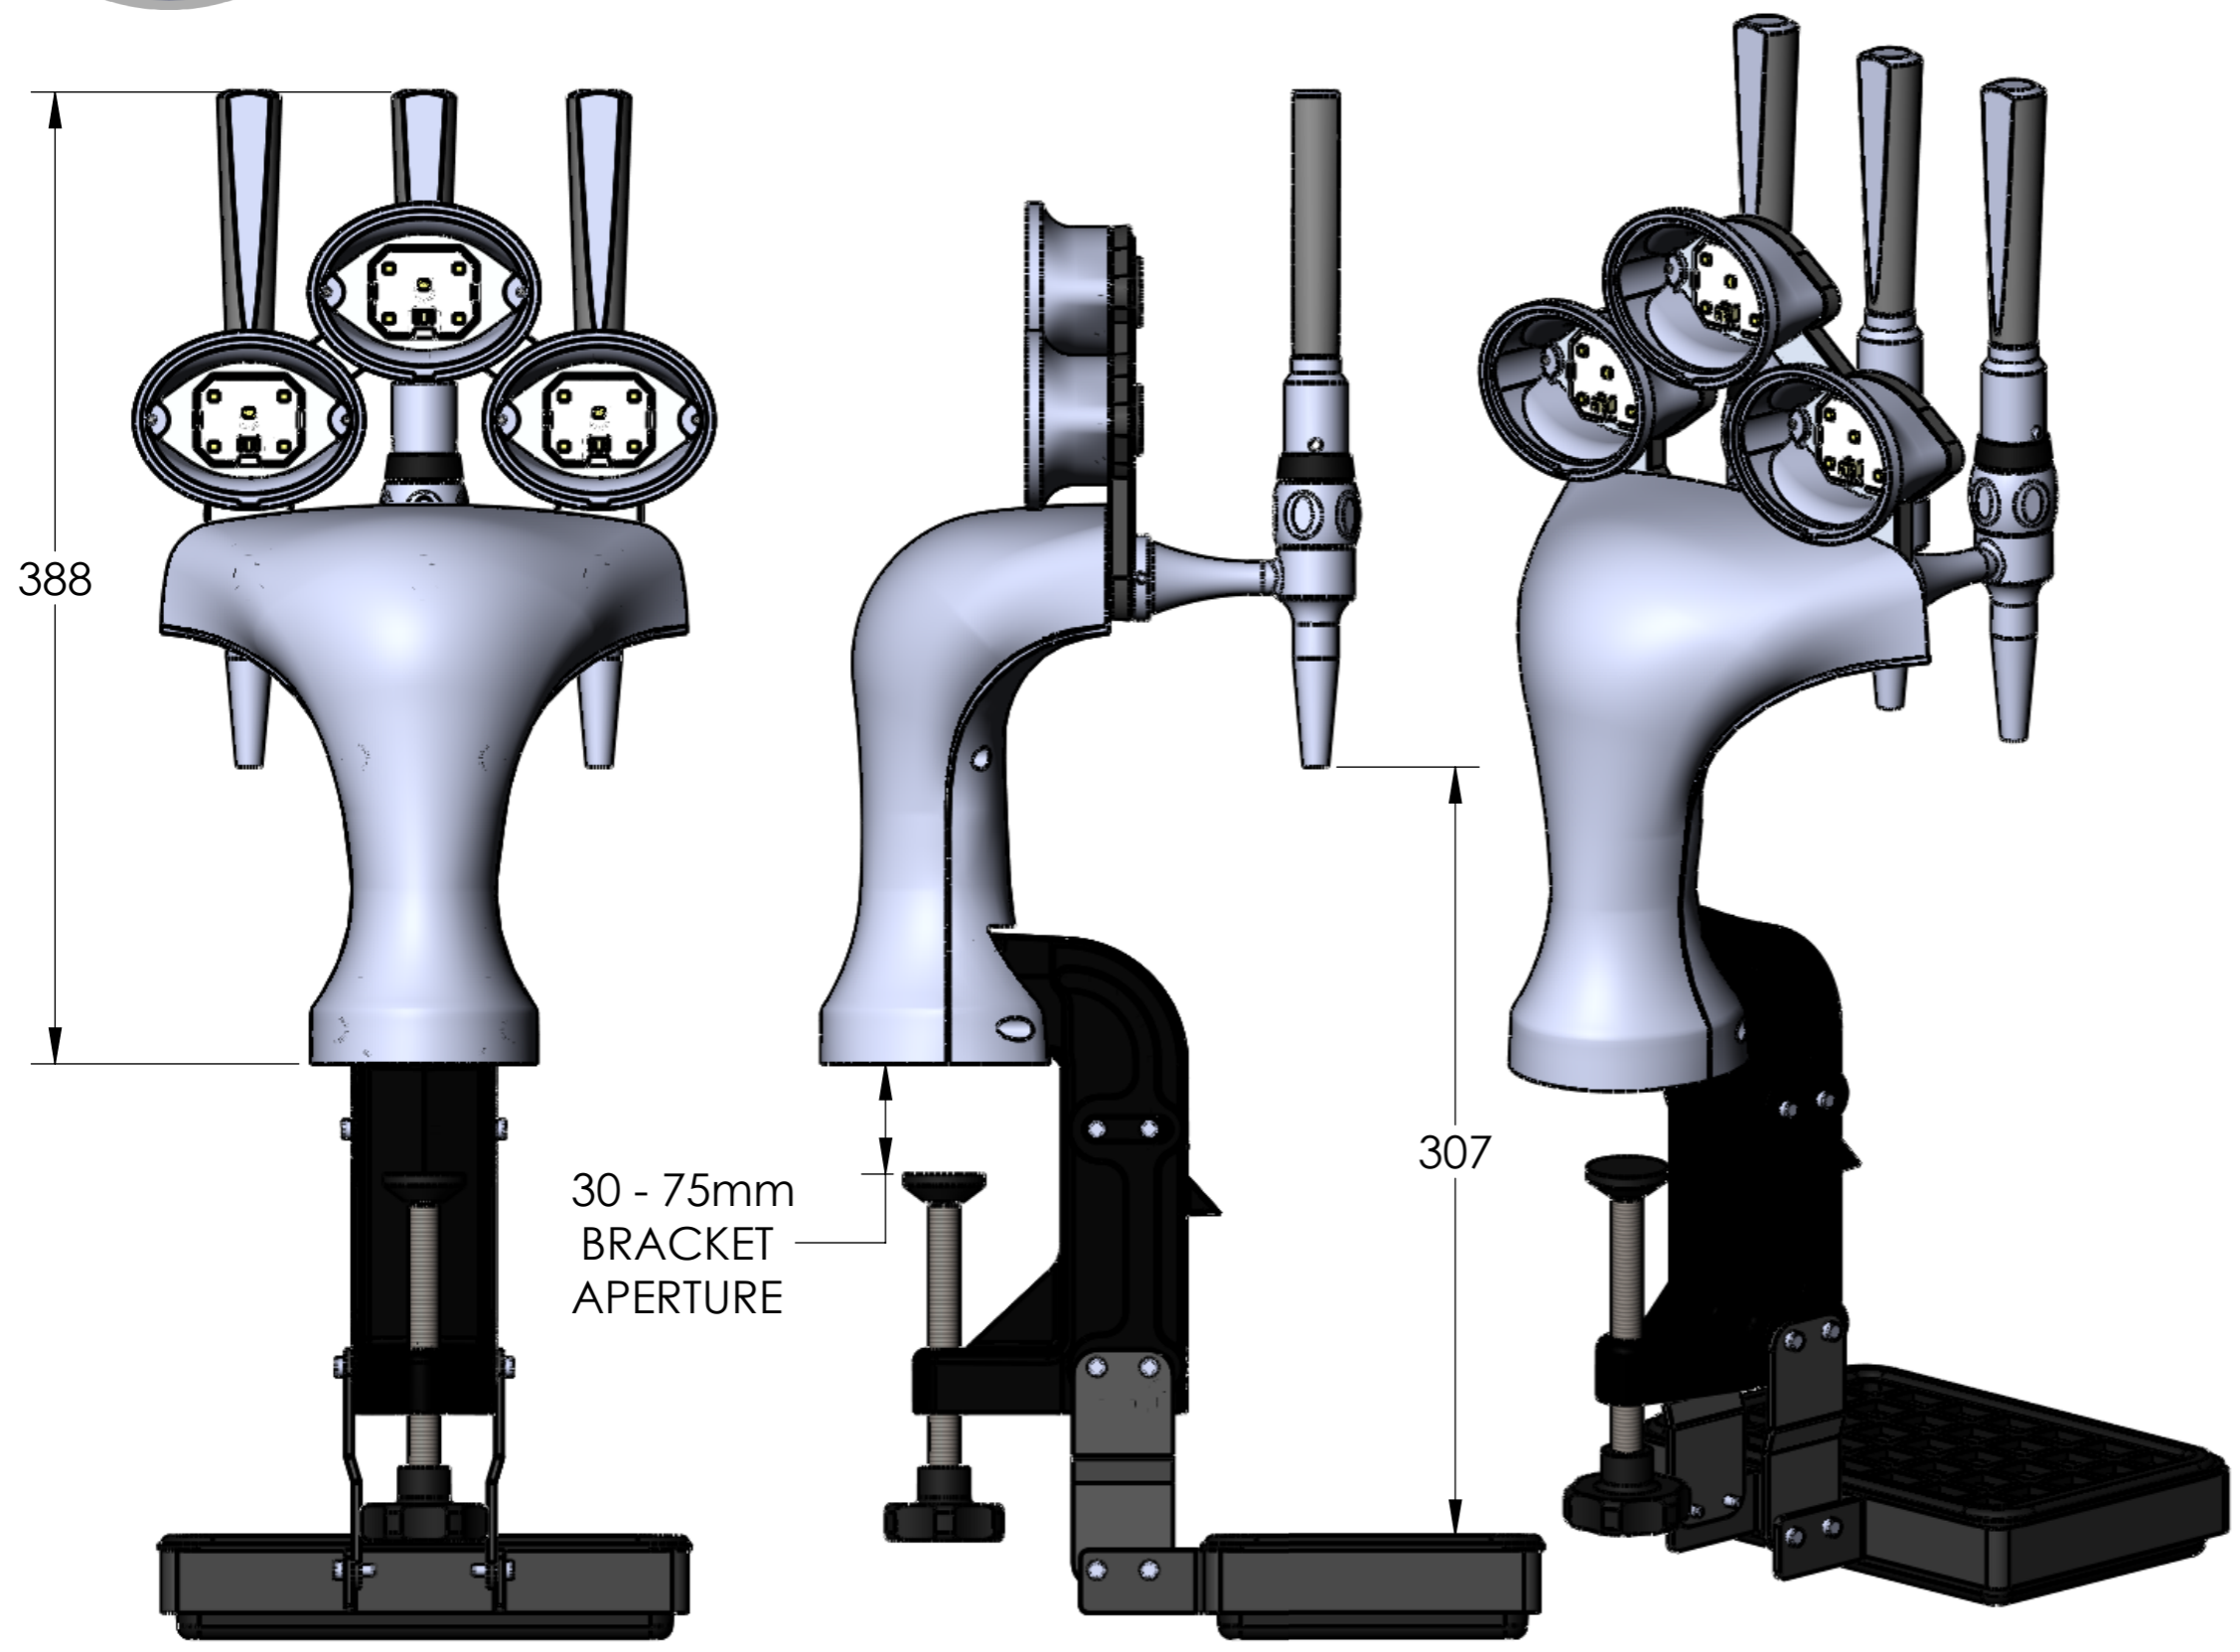

TECHNICAL UPDATE S-TYPE CLAMP-ON EXTENSION LEGS

MODIFICATION APPLIES ACROSS THE S-TYPE RANGE, SHOWN HERE ON THE THREE OUT FOR ILLUSTRATIVE PURPOSES ONLY

S-TYPE DRIP TRAY FRAME EXTENSION PLATE

S-TYPE CHAMELEON DRIP TRAY FRAME EXTENSION PLATE
USED ON S-TYPE/ LOW VERSIONS OF FONTS TO INCREASE
DISTANCE FROM SPOUT TO DRIPTRAY
*IF BAR THICKNESS EXCEEDS MAXIMUM DIMENSION
PLEASE CONTACT SALES OFFICE FOR ALTERNATIVE OPTIONS

**ILLUSTRATIONS SHOWN WITH ELEGANCE TAP & OVAL
BRANDING, HOWEVER, ALTERNATIVE OPTIONS ARE
AVAILABLE BY
CONTACTING THE SALES OFFICE OR REFERRING TO DISPENSE
SPARES
PRICE LIST AT www.porta.co.uk

***PLEASE REFER TO SEPARATE SHEET FOR CONDENSATION
OPTION