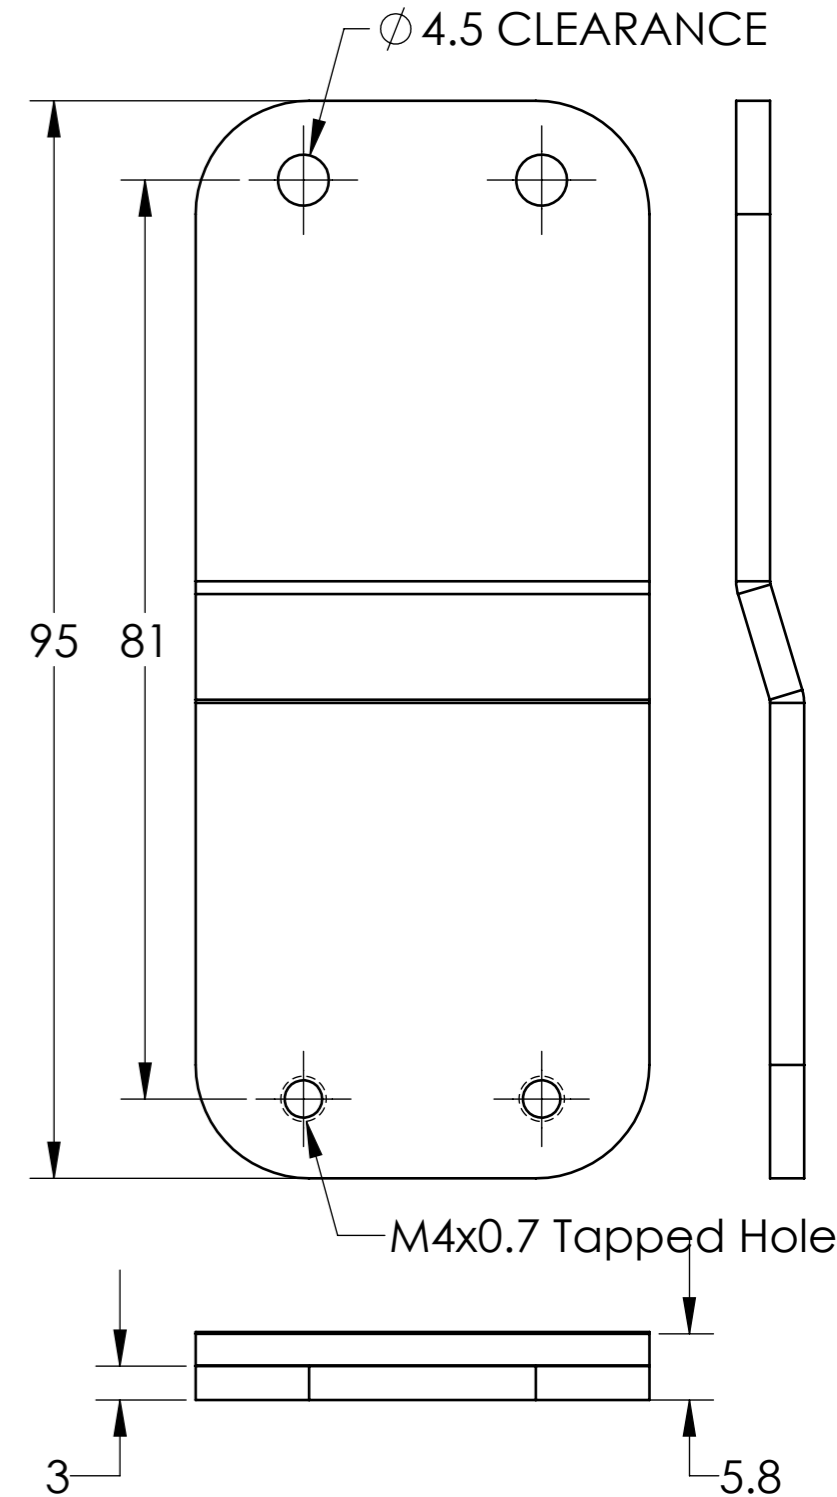

TECHNICAL UPDATE S-TYPE CLAMP-ON EXTENSION LEGS

MODIFICATION APPLIES ACROSS THE S-TYPE RANGE, SHOWN HERE ON THE THREE OUT FOR ILLUSTRATIVE PURPOSES ONLY

S-TYPE DRIP TRAY FRAME EXTENSION PLATE

S-TYPE CHAMELEON DRIP TRAY FRAME EXTENSION PLATE
USED ON S-TYPE/ LOW VERSIONS OF FONTS TO INCREASE
DISTANCE FROM SPOUT TO DRIPTRAY
*IF BAR THICKNESS EXCEEDS MAXIMUM DIMENSION
PLEASE CONTACT SALES OFFICE FOR ALTERNATIVE OPTIONS