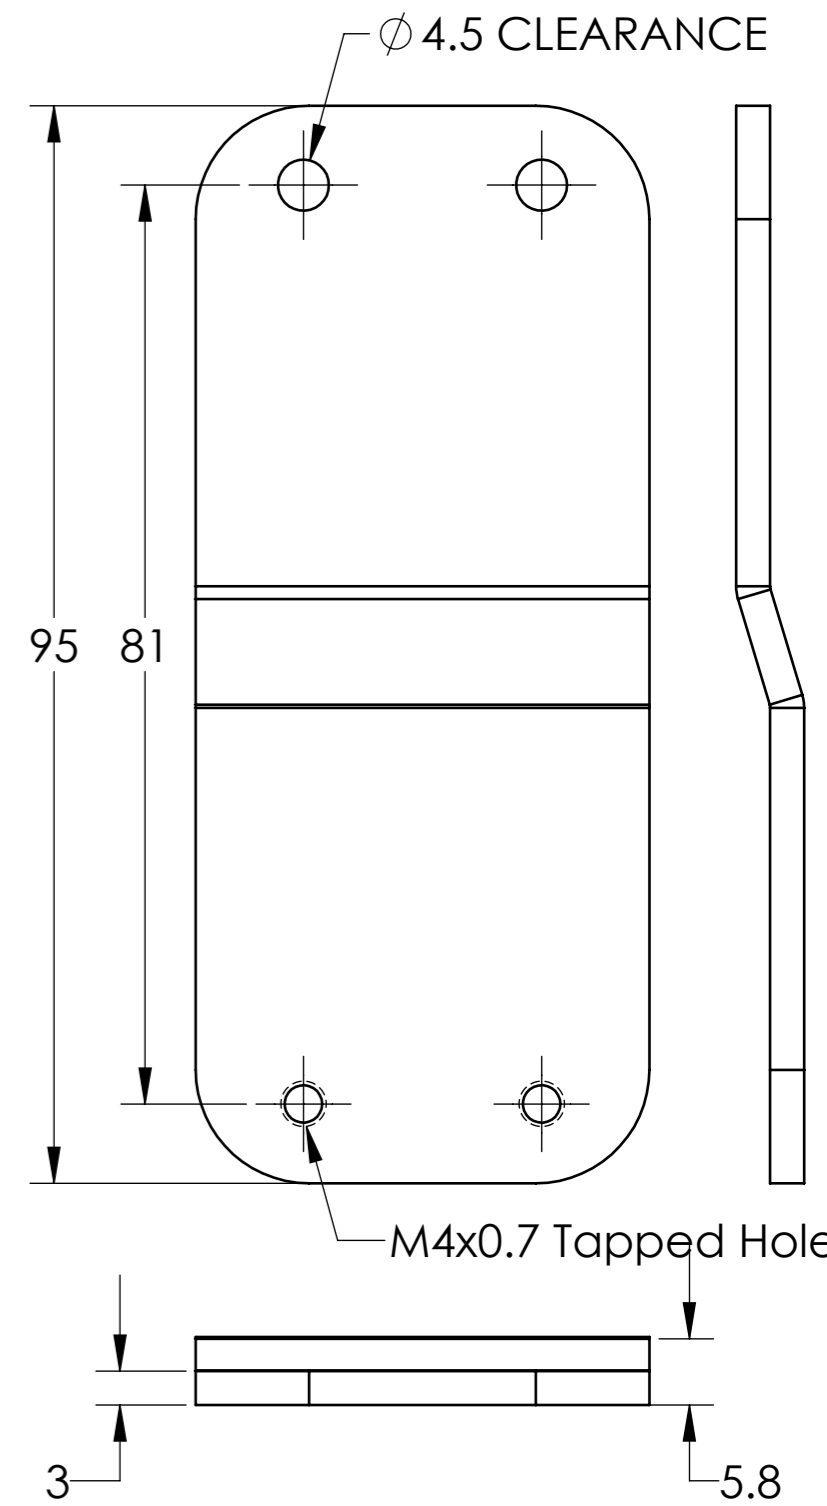

TECHNICAL UPDATE S-TYPE CLAMP-ON EXTENSION LEGS

MODIFICATION APPLIES ACROSS THE S-TYPE RANGE, SHOWN HERE ON THE THREE OUT FOR ILLUSTRATIVE PURPOSES ONLY

S-TYPE DRIP TRAY FRAME EXTENSION PLATE

S-TYPE CHAMELEON DRIP TRAY FRAME EXTENSION PLATE
USED ON S-TYPE/ LOW VERSIONS OF FONTS TO INCREASE
DISTANCE FROM SPOUT TO DRIPTRAY
*IF BAR THICKNESS EXCEEDS MAXIMUM DIMENSION
PLEASE CONTACT SALES OFFICE FOR ALTERNATIVE OPTIONS